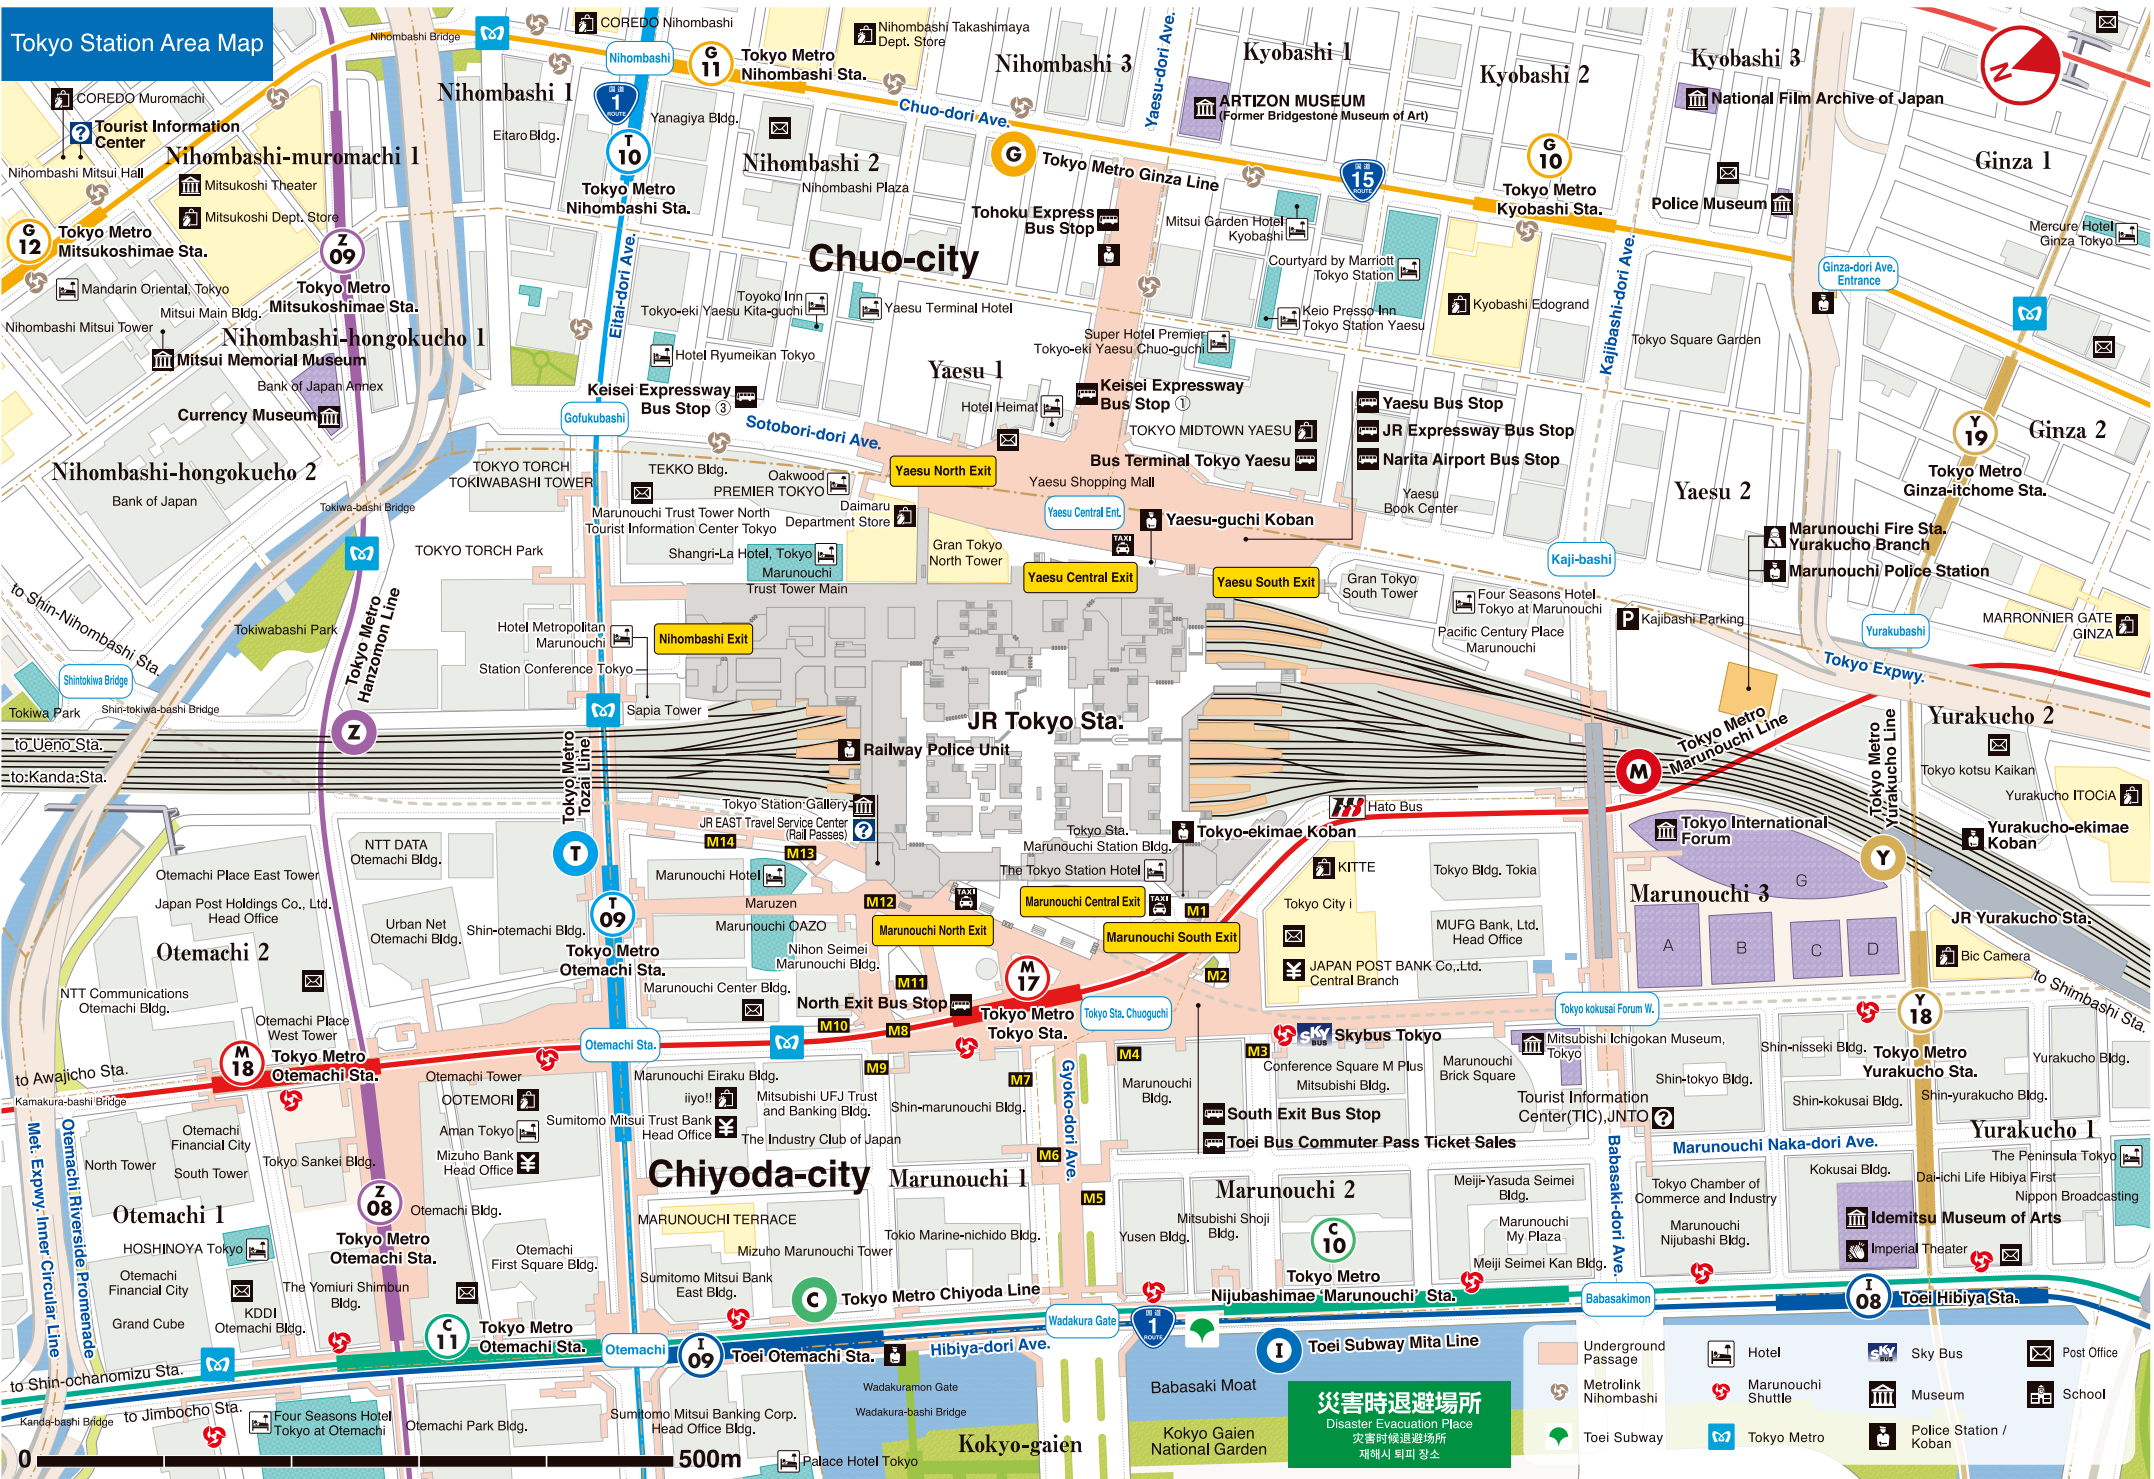

Tokyo Station • Tokyo Station Area Map

English/英語

- | | | | |
|-------|----|----|--|
| 1 | 2 | JC | Chūō Line (For Shinjuku, Takao) / Limited Express |
| 3 | | JK | Keihin-Tōhoku Line (For Ueno, Ōmiya) |
| 4 | | JY | Yamanote Line (For Ueno, Ikebukuro) |
| 5 | | JY | Yamanote Line (For Shinagawa, Shibuya) |
| 6 | | JK | Keihin-Tōhoku Line (For Shinagawa, Ōfuna) |
| 7 | 8 | JU | Ueno-Tōkyō Line (For Ueno, Ōmiya, Utsunomiya, Takasaki & Mito / Limited Express) |
| 9 | 10 | JT | Tokaidō Line (For Yokohama, Odawara, Atami & Itō / Limited Express) |
| 14~19 | | | Tokaidō, Sanyō Shinkansen (For Nagoya, Shin-Ōsaka, Hakata) |
| 20~23 | | | Tōhoku, Yamagata, Akita, Hokkaidō Joetsu, Hōkūriku (via Nagano) Shinkansen |

Navigation App
TOKYO STATION NAVI
 Free Download

Download on the App Store
 GET IT ON Google Play

[As of 01. Dec. 2022] Please note that conditions may differ due to construction, etc.

Tokyo Station • Tokyo Station Area Map

JO Yokosuka-Sōbu Line (Rapid)
 Narita Airport
 Shiosai
 Narita Express
 Sōbu B4 Approx. 1,300 units

JM JE Keiyo-Musashino Line
 Sotobō Limited Express Wakashio
 Uchibō Limited Express Sazanami
 Keiyo Underground 3F

B1

B1

TOKYO STATION CITY

Tokyo Station Area Map

災害時退避場所
 Disaster Evacuation Place
 災害時緊急退避場所
 재해시 피난 장소

- Underground Passage
- Hotel
- Sky Bus
- Post Office
- Metrolink Nihombashi
- Marunouchi Shuttle
- Museum
- School
- Toei Subway
- Tokyo Metro
- Police Station / Koban