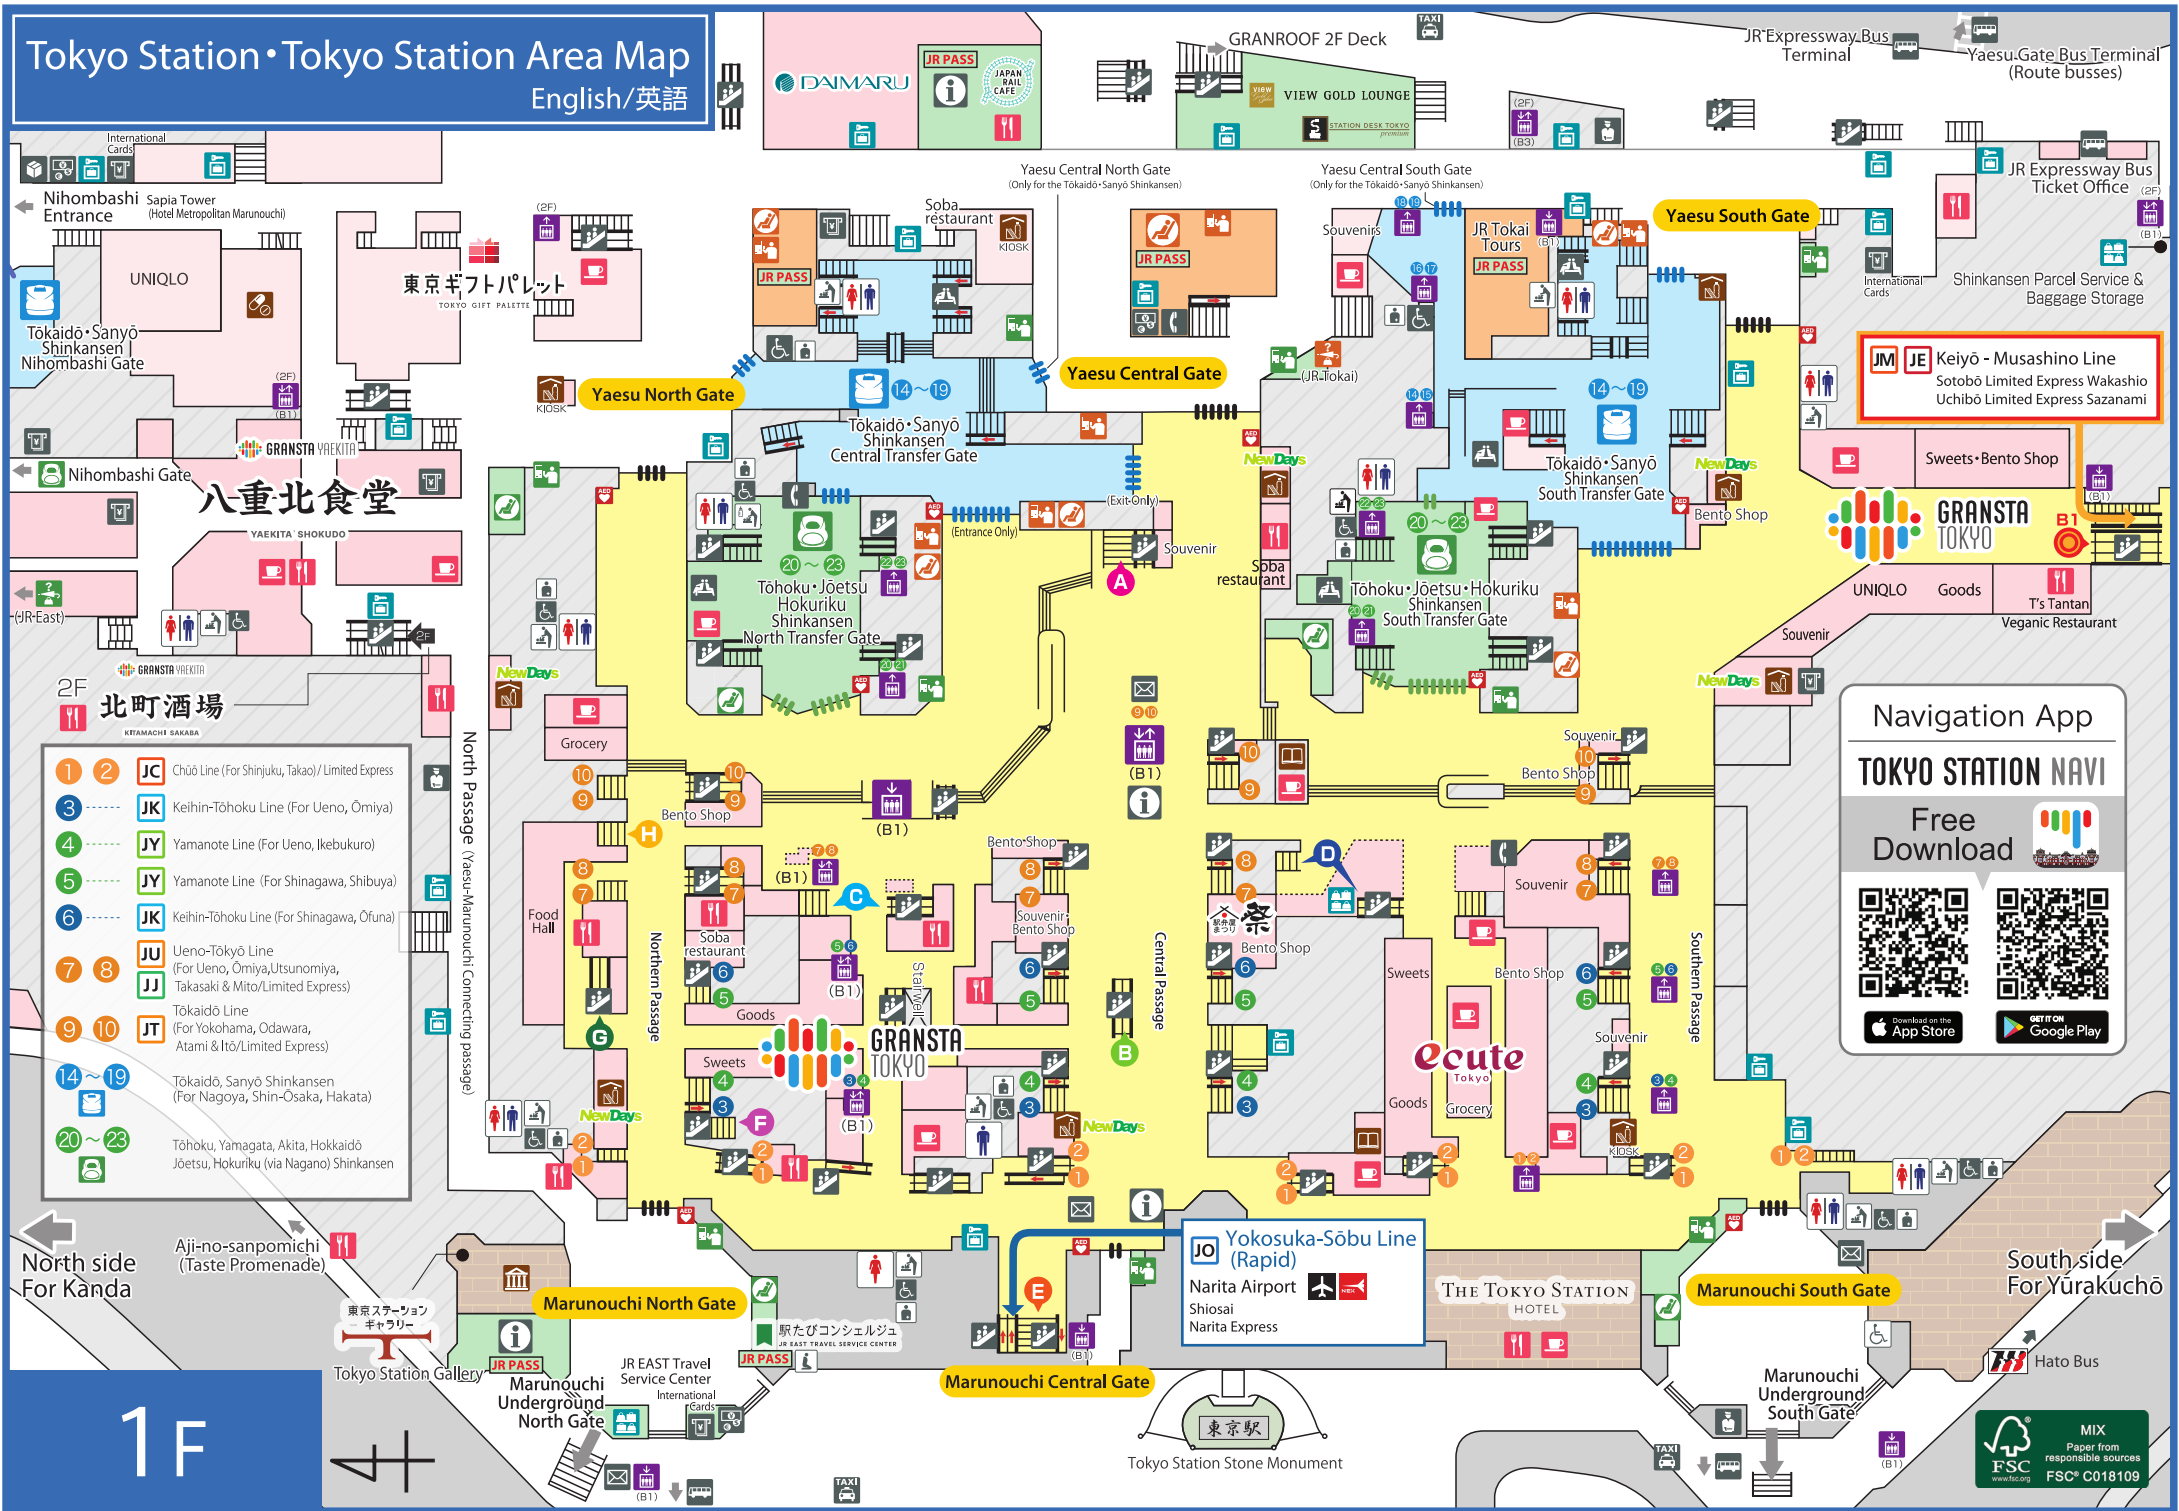

Tokyo Station • Tokyo Station Area Map

English/英語

- | | | | |
|-------|----|----|--|
| 1 | 2 | JC | Chūō Line (For Shinjuku, Takao) / Limited Express |
| 3 | | JK | Keihin-Tōhoku Line (For Ueno, Ōmiya) |
| 4 | | JY | Yamanote Line (For Ueno, Ikebukuro) |
| 5 | | JY | Yamanote Line (For Shinagawa, Shibuya) |
| 6 | | JK | Keihin-Tōhoku Line (For Shinagawa, Ōfuna) |
| 7 | 8 | JU | Ueno-Tōkyō Line (For Ueno, Ōmiya, Utsunomiya, Takasaki & Mito / Limited Express) |
| 9 | 10 | JT | Tokaidō Line (For Yokohama, Odawara, Atami & Itō / Limited Express) |
| 14~19 | | | Tokaidō, Sanyō Shinkansen (For Nagoya, Shin-Ōsaka, Hakata) |
| 20~23 | | | Tōhoku, Yamagata, Akita, Hokkaidō Joetsu, Hōkūriku (via Nagano) Shinkansen |

Navigation App
TOKYO STATION NAVI
 Free Download

Download on the App Store
 GET IT ON Google Play

[As of 01. Dec. 2022] Please note that conditions may differ due to construction, etc.

Tokyo Station • Tokyo Station Area Map

B1

B1

TOKYO STATION CITY

Tokyo Station Area Map

災害時退避場所
 Disaster Evacuation Place
 災害時緊急退避場所
 재해시 피난 장소

- Underground Passage
- Hotel
- Sky Bus
- Post Office
- Metrolink Nihombashi
- Marunouchi Shuttle
- Museum
- School
- Toei Subway
- Tokyo Metro
- Police Station / Koban