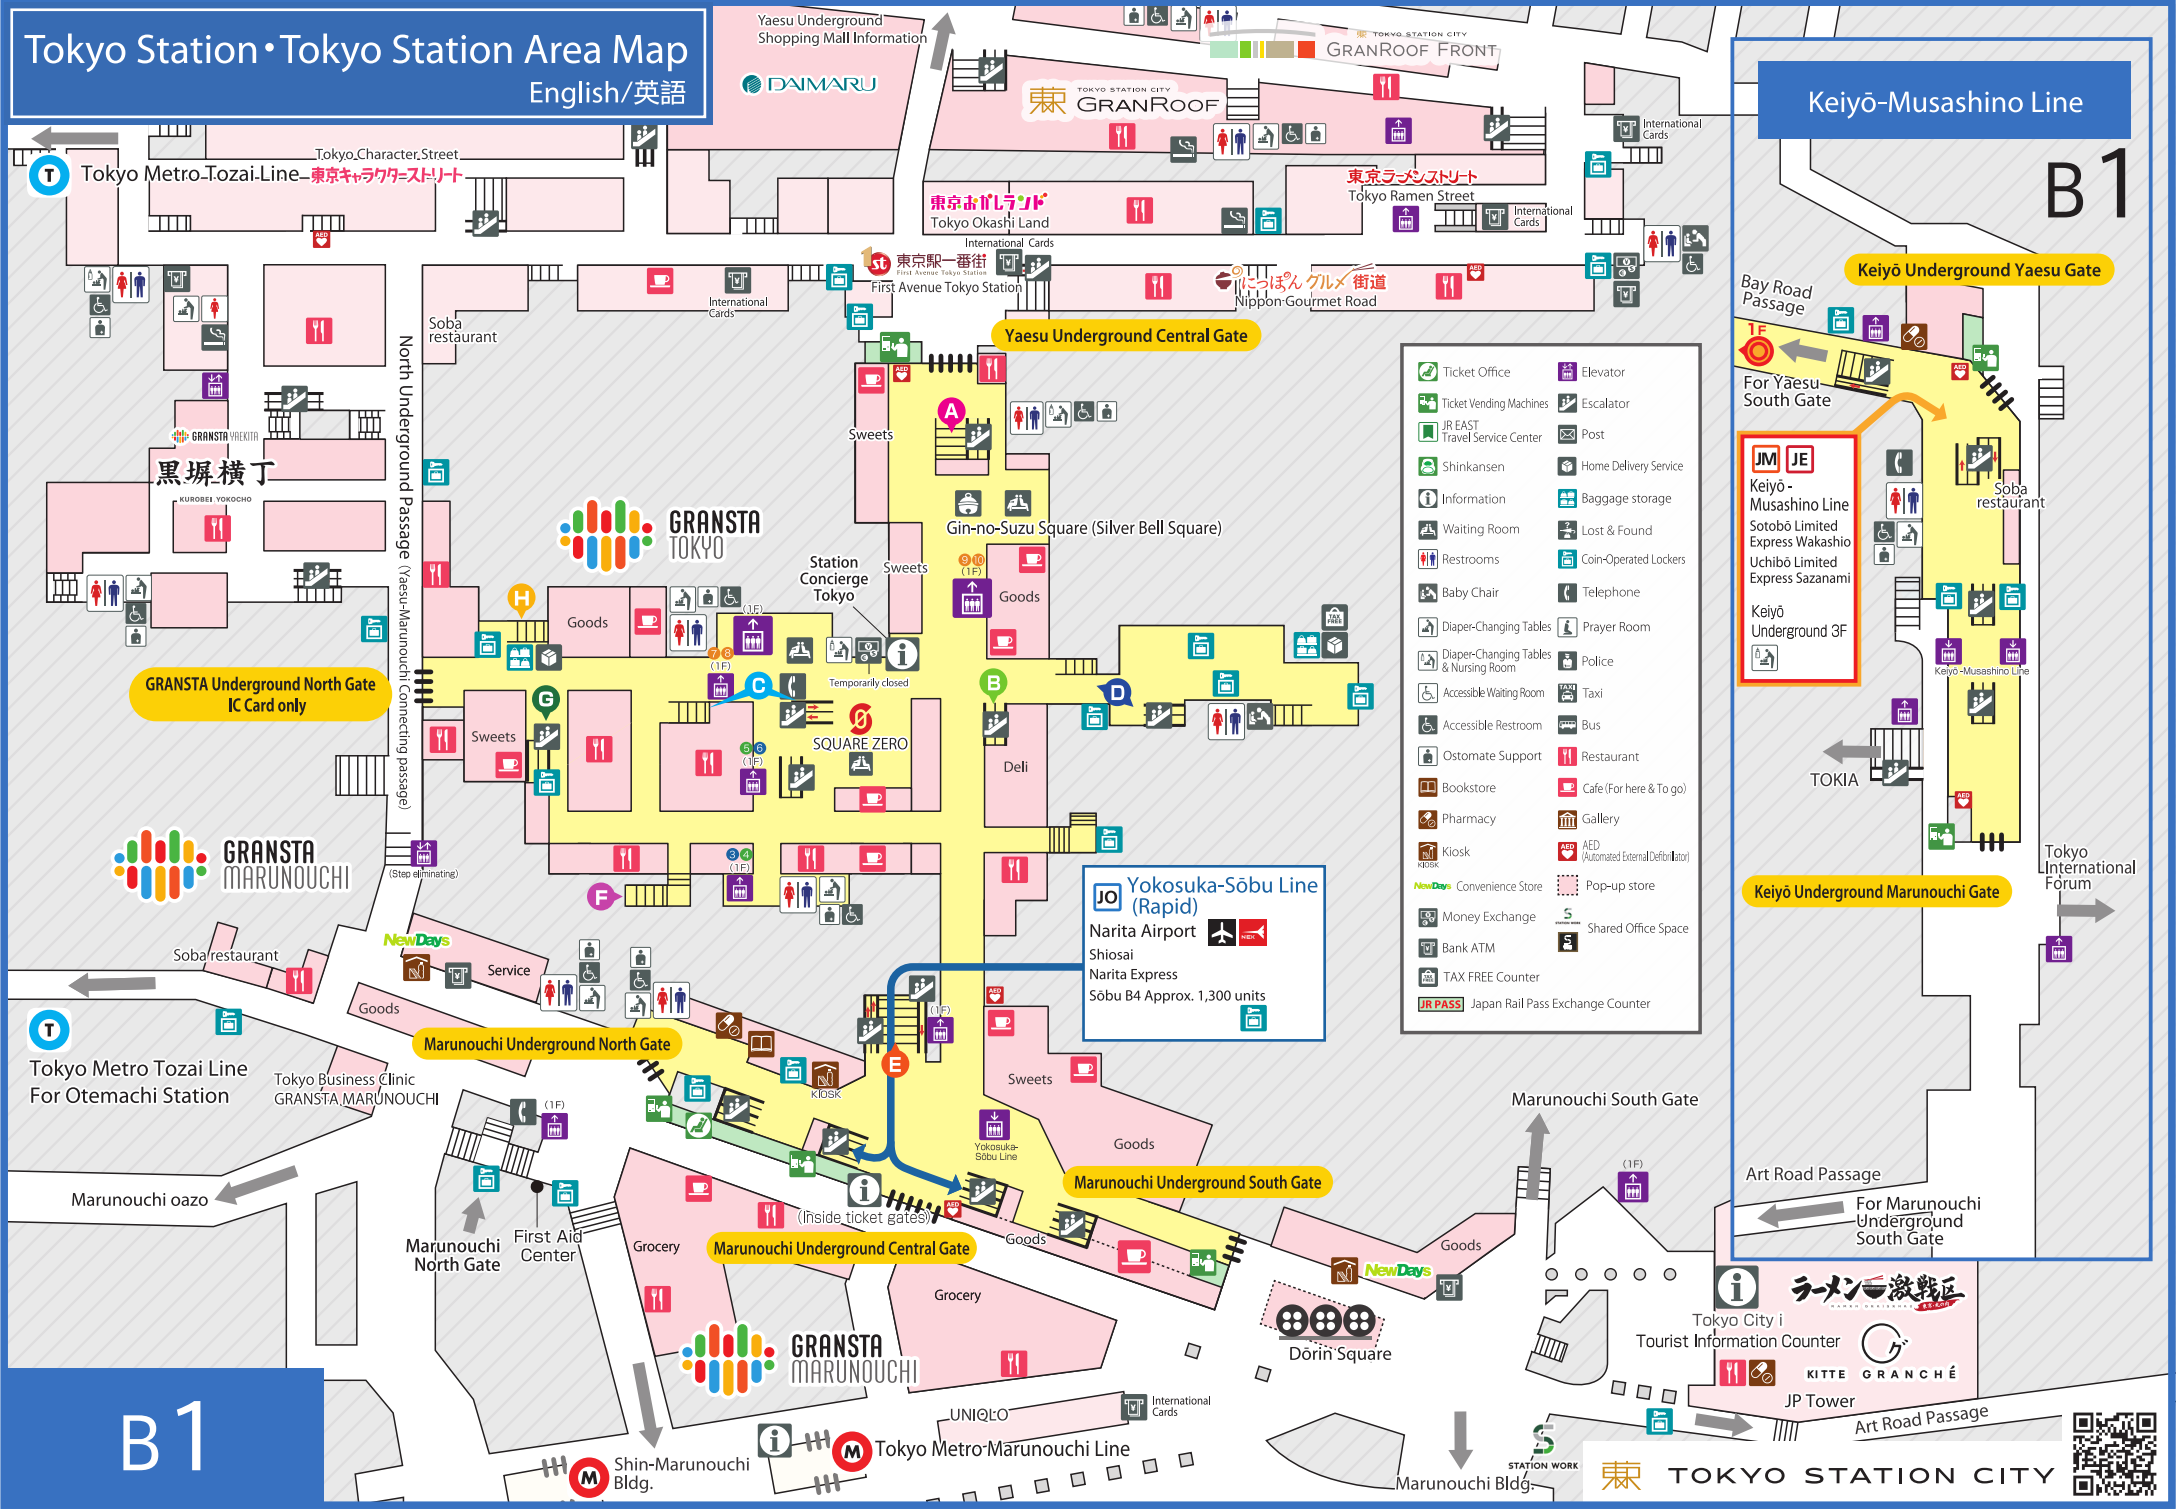

Tokyo Station • Tokyo Station Area Map

English/英語

	Ticket Office		Elevator
	Ticket Vending Machines		Escalator
	JR EAST Travel Service Center		Post
	Shinkansen		Home Delivery Service
	Information		Baggage storage
	Waiting Room		Lost & Found
	Restrooms		Coin-Operated Lockers
	Baby Chair		Telephone
	Diaper-Changing Tables & Nursing Room		Prayer Room
	Accessible Waiting Room		Police
	Accessible Restroom		Taxi
	Ostomate Support		Bus
	Bookstore		Restaurant
	Pharmacy		Cafe (For here & To go)
	Kiosk		Gallery
	NewDays Convenience Store		AED (Automated External Defibrillator)
	Money Exchange		Pop-up store
	Bank ATM		Shared Office Space
	TAX FREE Counter		
	JR PASS Japan Rail Pass Exchange Counter		

JO Yokosuka-Sōbu Line (Rapid)
Narita Airport
Shiosai
Narita Express
Sōbu B4 Approx. 1,300 units

JM JE Keiyo-Musashino Line
Sotobō Limited Express Wakashio
Uchibō Limited Express Sazanami
Keiyo Underground 3F

B1

B1

TOKYO STATION CITY