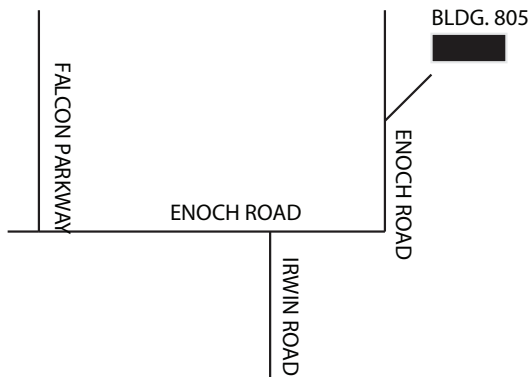

Enclosed/Trailer

	Daily	Weekend	Week
Large	$45.00	$120.00	$210.00
Medium	$35.00	$90.00	$175.00
Small	$30.00	$80.00	$150.00
Car (Flatbed)	$30.00	$80.00	$150.00

*Camper safety course is required before renting.

Contact the ODR warehouse for more details at 567-4370

All equipment is picked up and returned to Bldg. 805 near the RV Storage Lot. Prices are subject to change. Users provide propane and 7-pin hitch. Daily Rentals: Picked up before 1100 - returned before 1100 the following day. Picked up after 1100 - returned before 1100 the second day. Weekly Rentals: Items are checked out Friday PM - returned Monday AM. Cleaning Policy: Customers shall return equipment in the same condition as when it was checked out; a $50 cleaning fee will be charged for items returned wet, visibly soiled/ not cleaned. There is a $250 fee if the black or gray water is not empty or does not run clear. A replacement or repair fee will be charged for equipment returned damaged, or for lost or stolen equipment.

**ODR WAREHOUSE
BUILDING 805
CONTACT 567-4370**

**Hours of Operation
MONDAY - FRIDAY
8:00 A.M. - 3:15 P.M.**