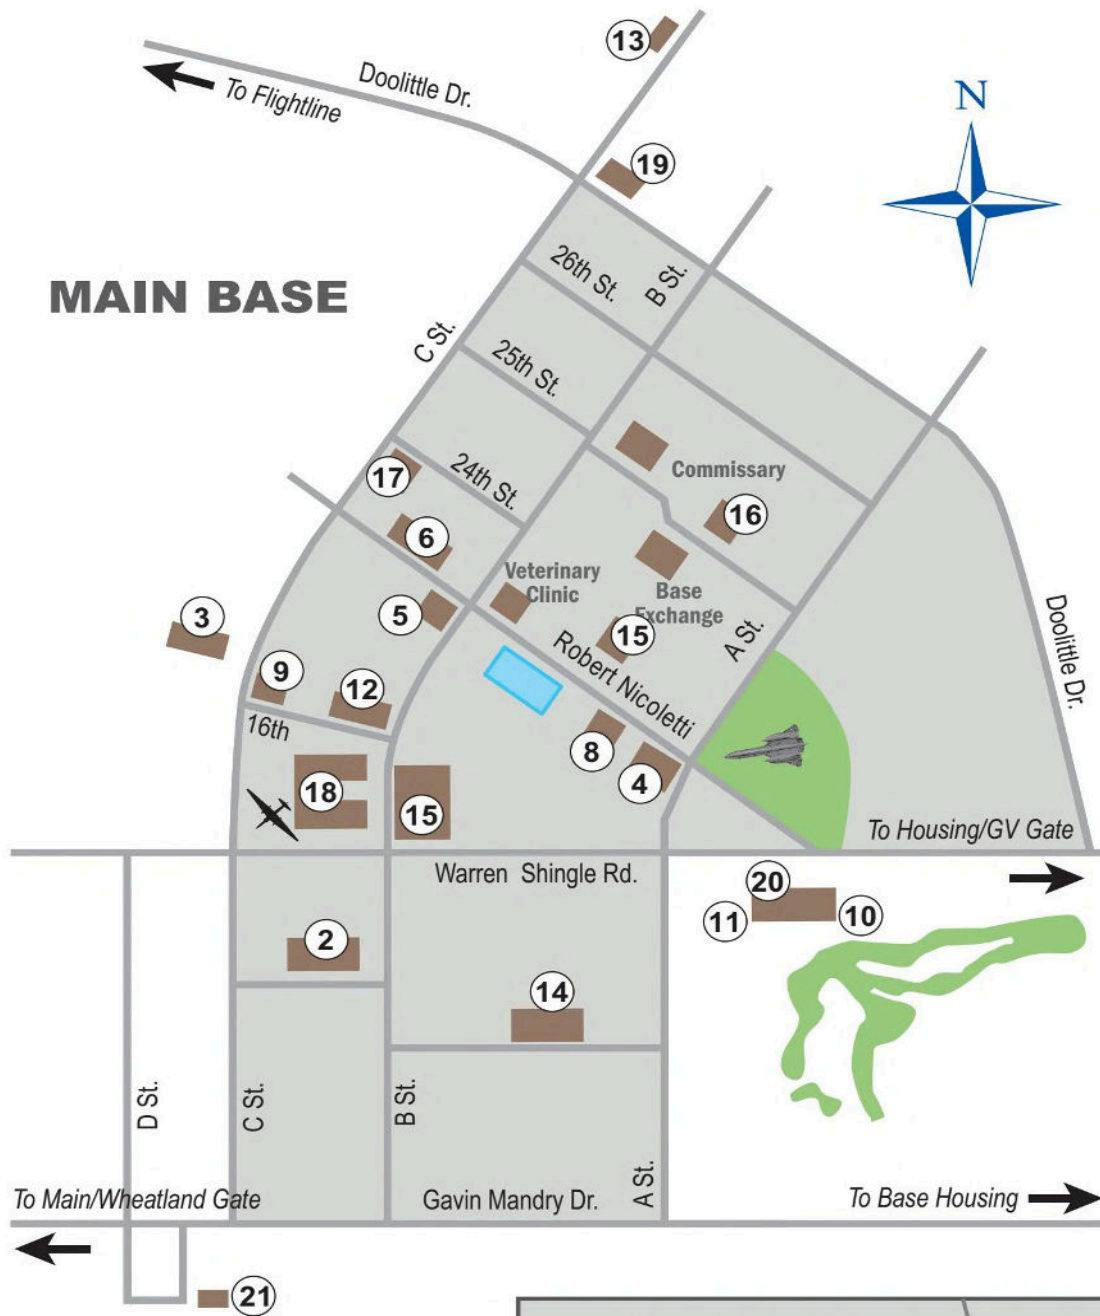

Burritos, Avocado Toast, Salads

Open: M-F 6:30am-2pm

RUNWAY PIZZA

In the Community Center

Open: M-F 11am-7pm

Wkd 3-7pm

THE CHICKEN COOP

Located near Intel Area

Previously "Wing Spot"

Open: M-F 10:30am-2pm

YUMMY TUMMY

Located in the Exchange Food Court

Poke Bowls, Salads

Open: M-F 10am-2pm

9FSS FACILITY MAP

9FSS HOURS OF OPERATION