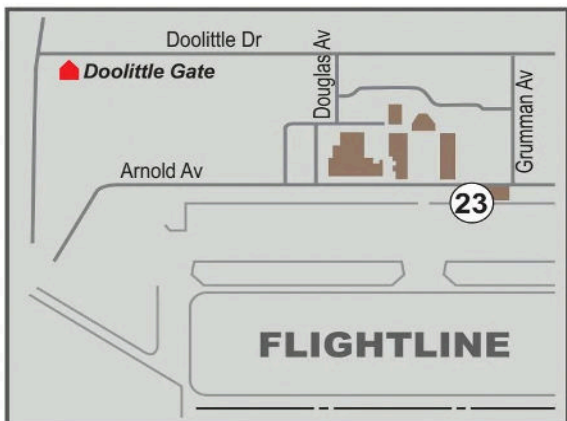

Burritos, Avocado Toast, Salads

Open: M-F 6:30am-2pm

RUNWAY PIZZA

In the Community Center

Open: M-F 11am-7pm

Wkd 3-7pm

THE CHICKEN COOP

Located near Intel Area

Previously "Wing Spot"

Open: M-F 10:30am-2pm

YUMMY TUMMY

Located in the Exchange Food Court

Poke Bowls, Salads

Open: M-F 10am-2pm

9FSS FACILITY MAP

9FSS HOURS OF OPERATION