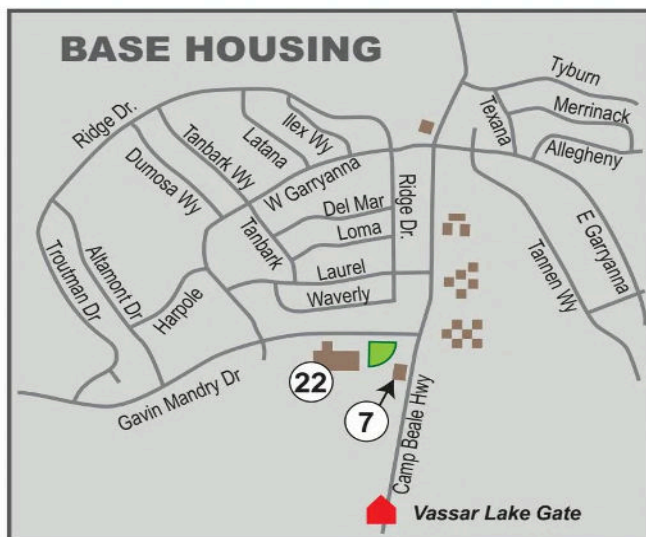

Burritos, Avocado Toast, Salads

Open: M-F 6:30am-2pm

RUNWAY PIZZA

In the Community Center

Open: M-F 11am-7pm

Wkd 3-7pm

THE CHICKEN COOP

Located near Intel Area

Previously "Wing Spot"

Open: M-F 10:30am-2pm

YUMMY TUMMY

Located in the Exchange Food Court

Poke Bowls, Salads

Open: M-F 10am-2pm

9FSS FACILITY MAP

9FSS HOURS OF OPERATION