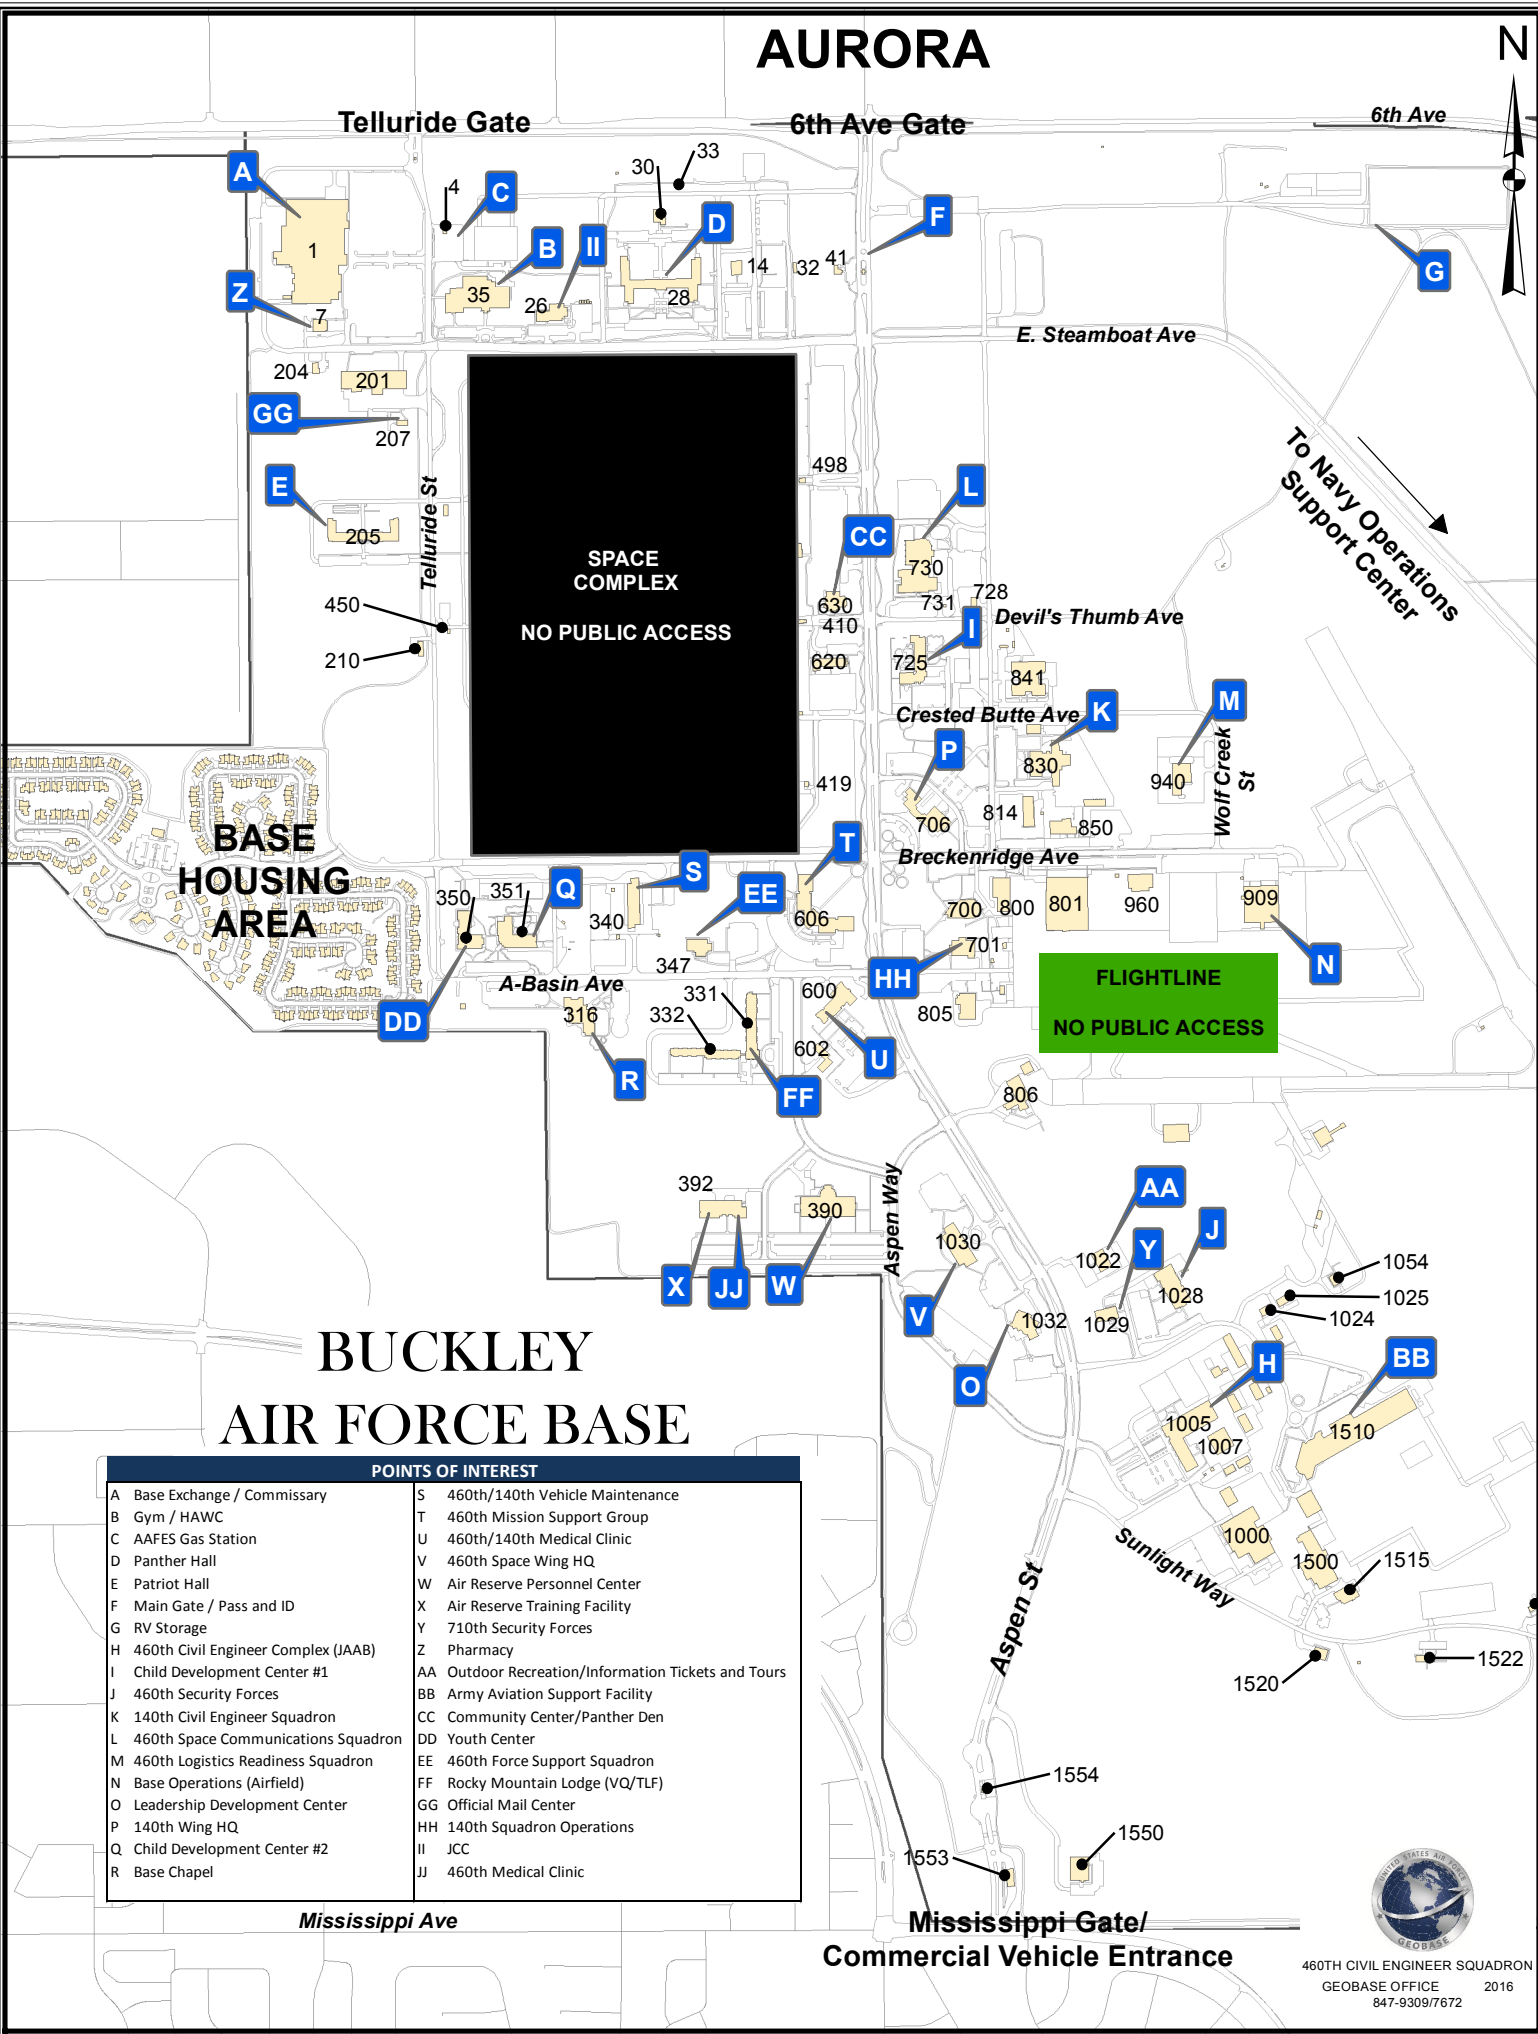

# AURORA

Telluride Gate

6th Ave Gate

6th Ave

## BUCKLEY AIR FORCE BASE

### POINTS OF INTEREST

A Base Exchange / Commissary	S 460th/140th Vehicle Maintenance
B Gym / HAWC	T 460th Mission Support Group
C AAFES Gas Station	U 460th/140th Medical Clinic
D Panther Hall	V 460th Space Wing HQ
E Patriot Hall	W Air Reserve Personnel Center
F Main Gate / Pass and ID	X Air Reserve Training Facility
G RV Storage	Y 710th Security Forces
H 460th Civil Engineer Complex (JAAB)	Z Pharmacy
I Child Development Center #1	AA Outdoor Recreation/Information Tickets and Tours
J 460th Security Forces	BB Army Aviation Support Facility
K 140th Civil Engineer Squadron	CC Community Center/Panther Den
L 460th Space Communications Squadron	DD Youth Center
M 460th Logistics Readiness Squadron	EE 460th Force Support Squadron
N Base Operations (Airfield)	FF Rocky Mountain Lodge (VQ/TLF)
O Leadership Development Center	GG Official Mail Center
P 140th Wing HQ	HH 140th Squadron Operations
Q Child Development Center #2	II JCC
R Base Chapel	JJ 460th Medical Clinic

Mississippi Ave

Mississippi Gate/  
Commercial Vehicle Entrance