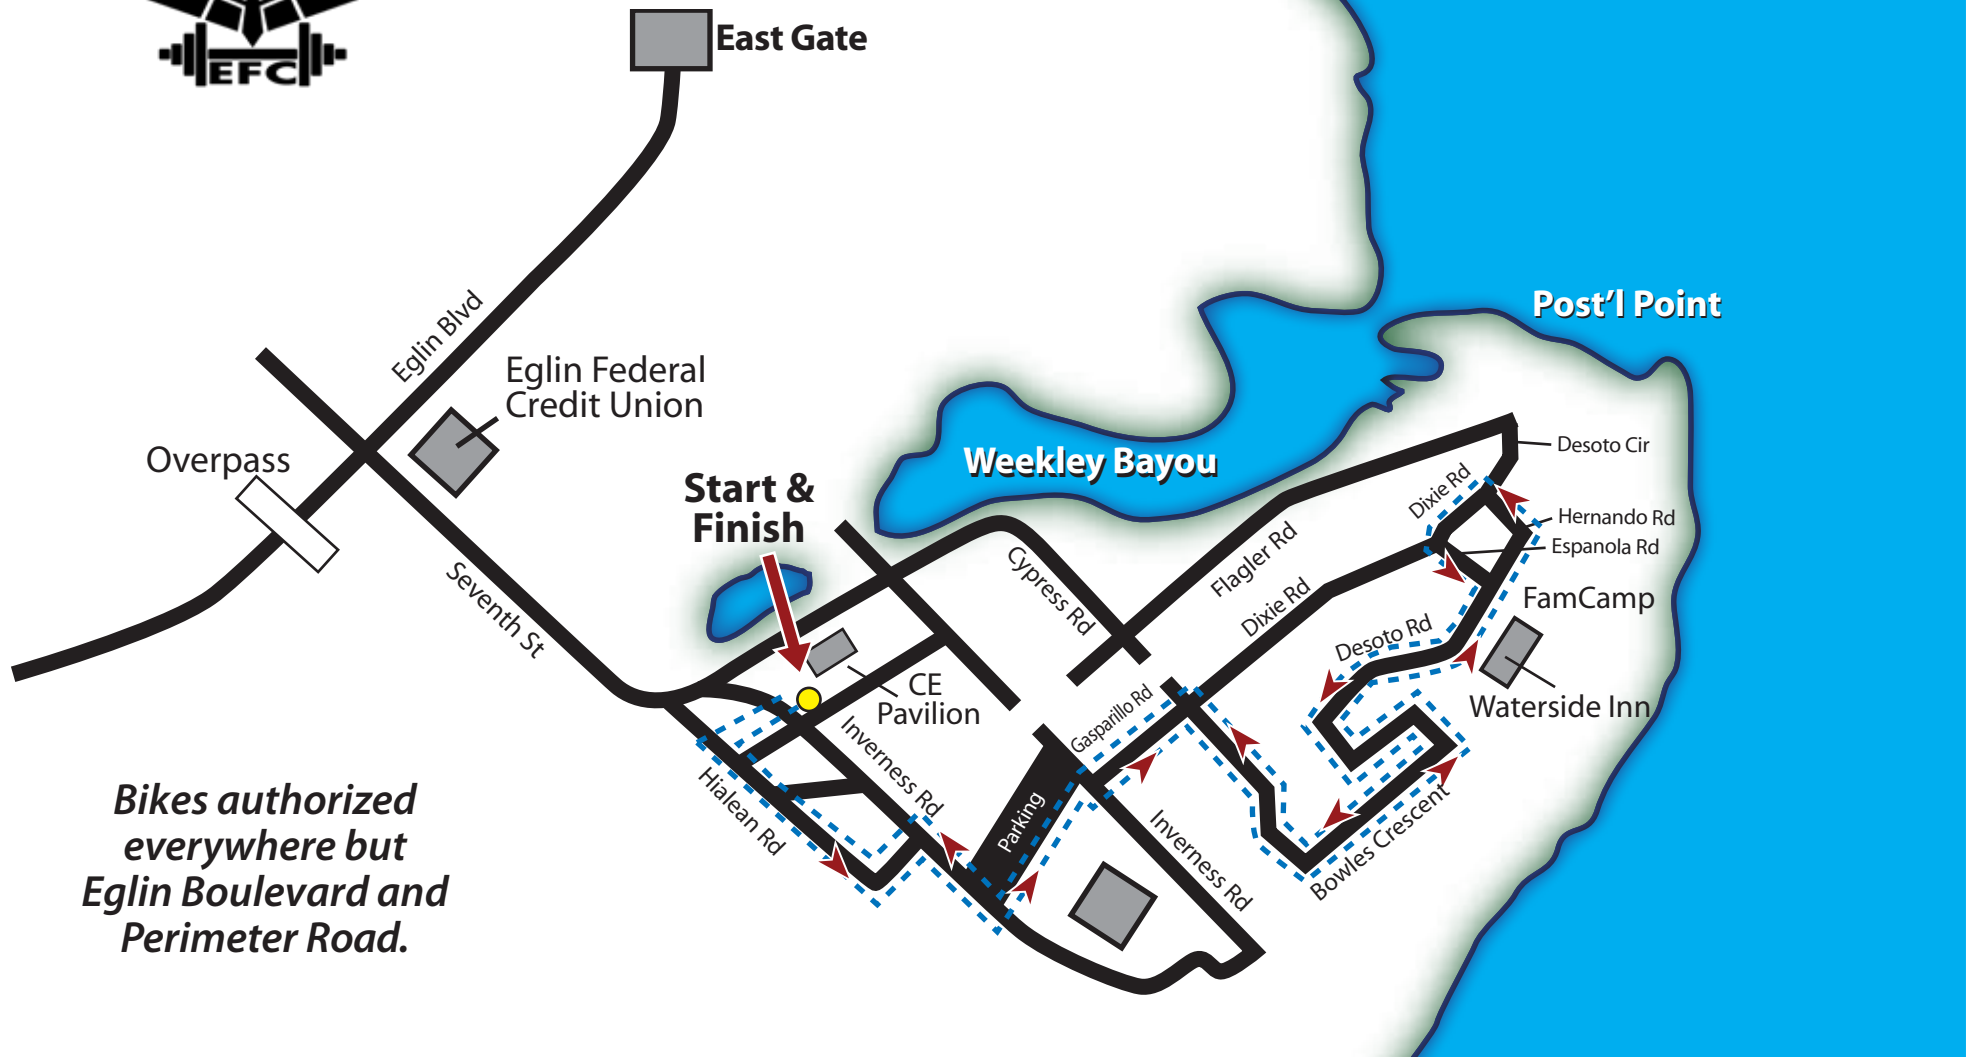

3 Mile Course

Bikes authorized everywhere but Eglin Boulevard and Perimeter Road.