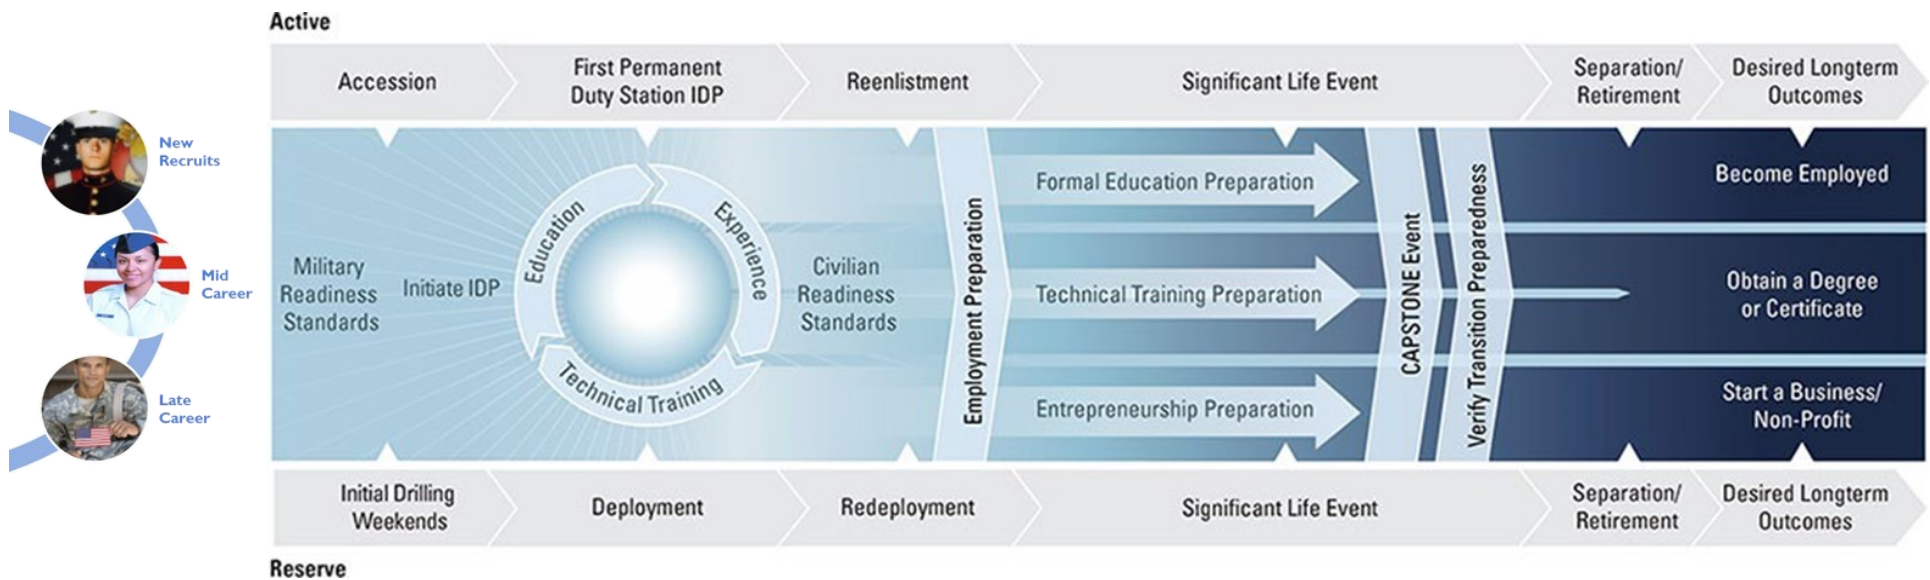

Are you thinking about what you could do in the civilian workforce?

Are you a Service member or Veteran and trying to make important decisions about your long term career goals and options?

Are you prepared and ready for career success?

Are you considering your long term career options?

Then Visit:

WWW.CAREERPATHDECIDE.ORG

CAREER PATH DECIDE WAS DESIGNED FOR THE ENTIRE MILITARY LIFE CYCLE

Supports service members and veterans, no matter where they are in their career or what path they choose