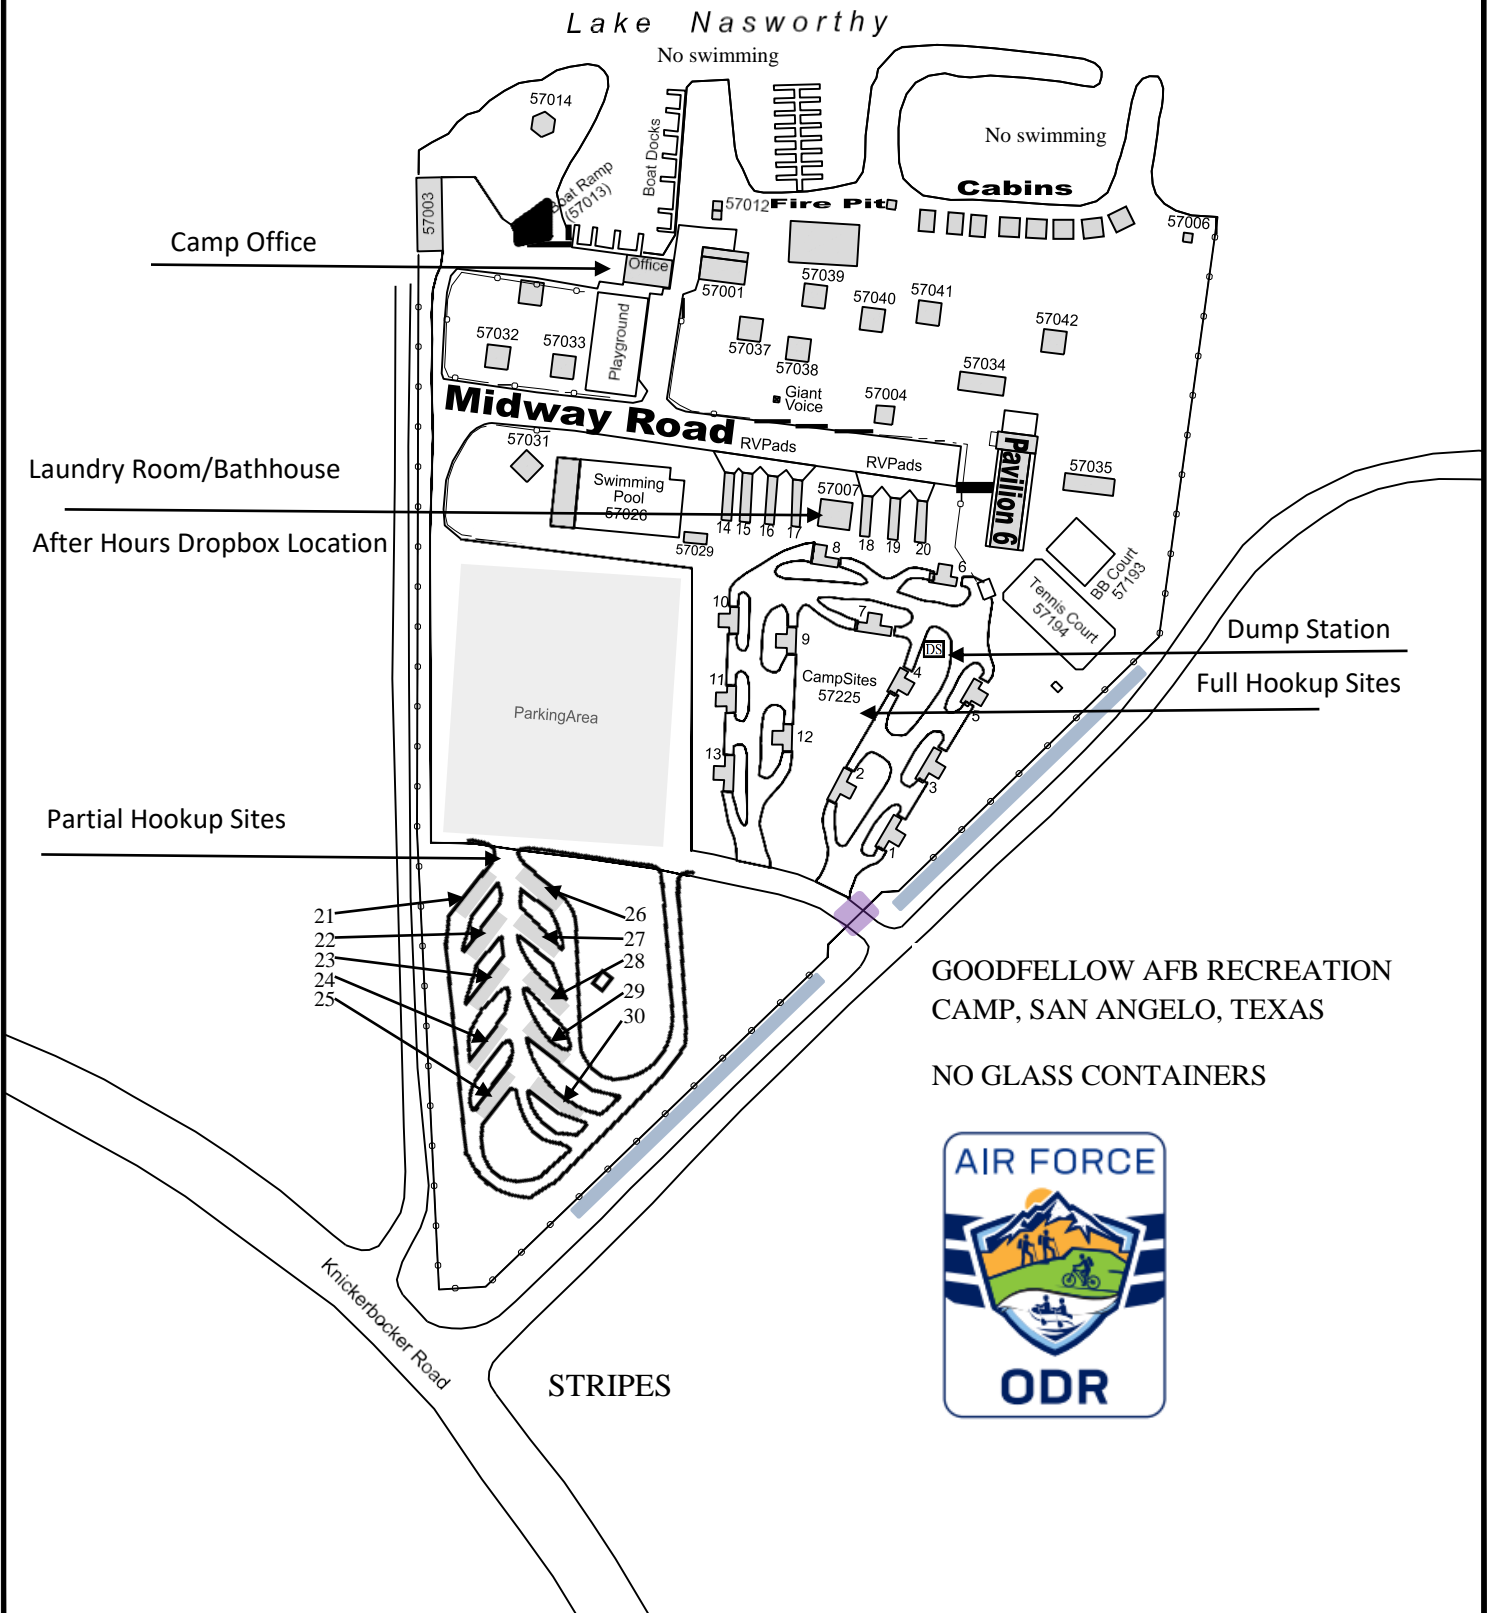

All sites at the FAMCAMP are 30 AMP and 50 AMP. Full hookup sites (Site Numbers 1-20) have water, electric and sewage hookups. Partial hookup sites (Site Numbers 21-30) only have water and electric hookups.

GOODFELLOW AFB RECREATION CAMP, SAN ANGELO, TEXAS

NO GLASS CONTAINERS

Recreation Camp

SCALE 1"=200