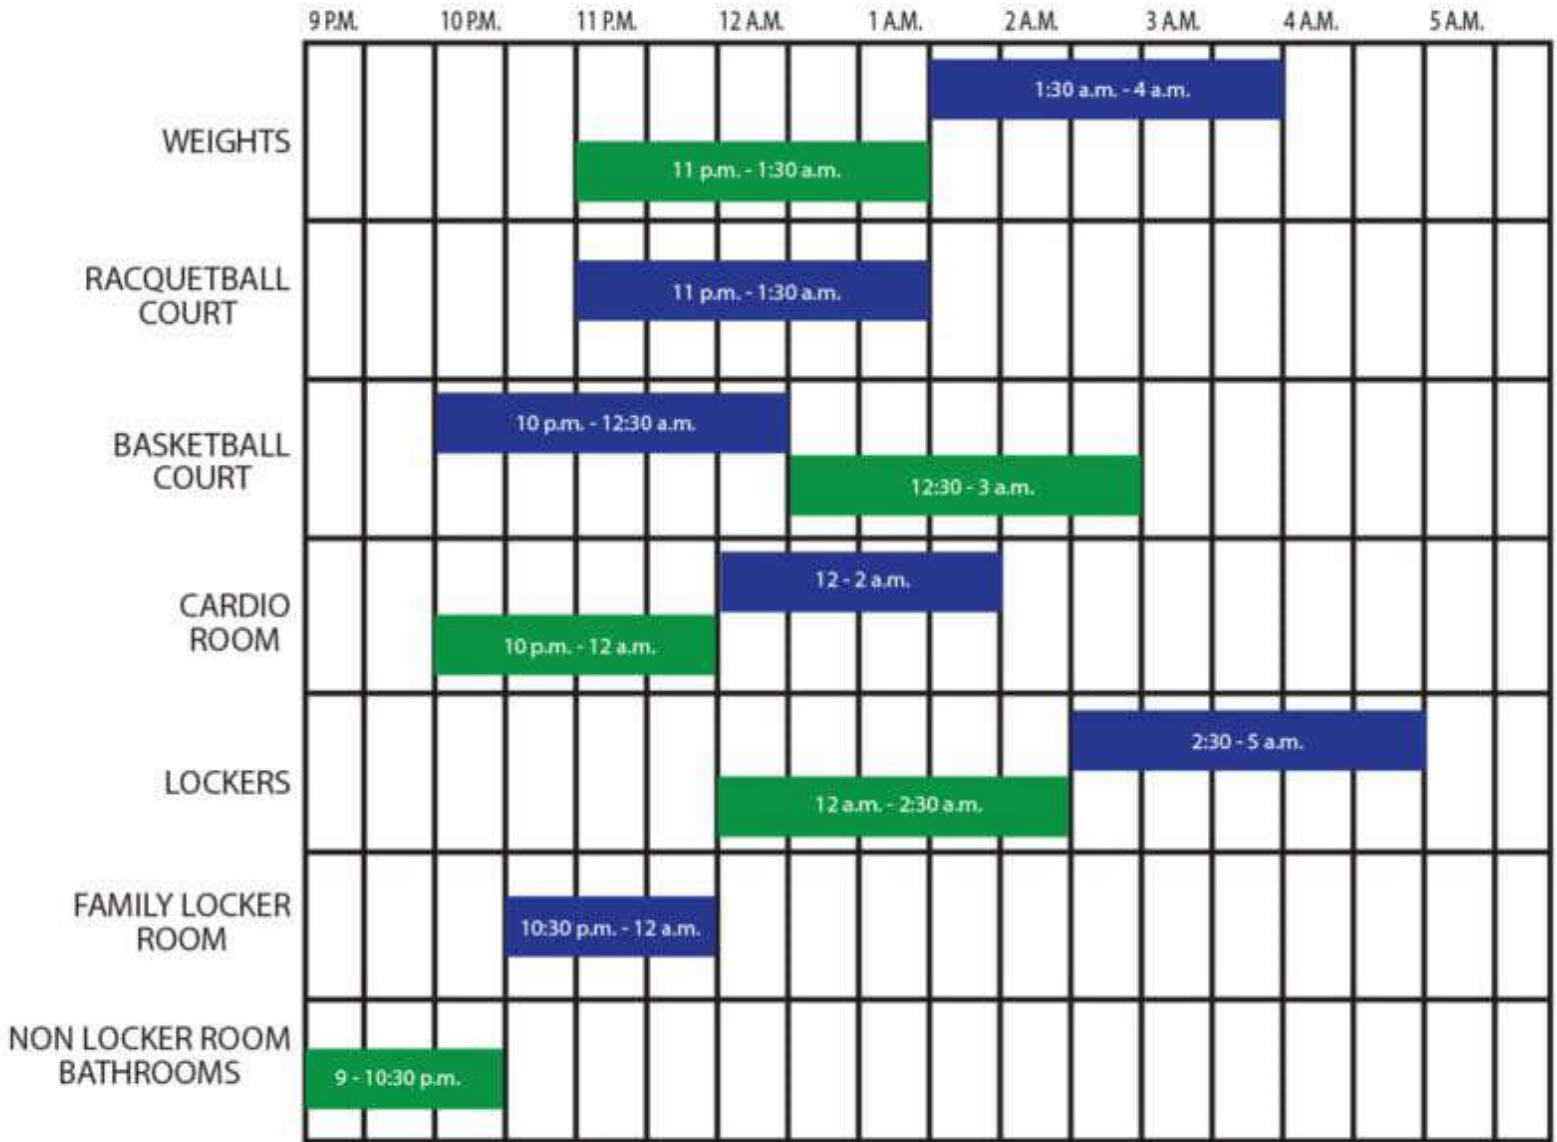

JBER 24/7 FITNESS ACCESS CUSTODIAL SCHEDULE

Areas and timing of areas closed for cleaning.

 ELMENDORF FITNESS CENTER

 BUCKNER FITNESS CENTER