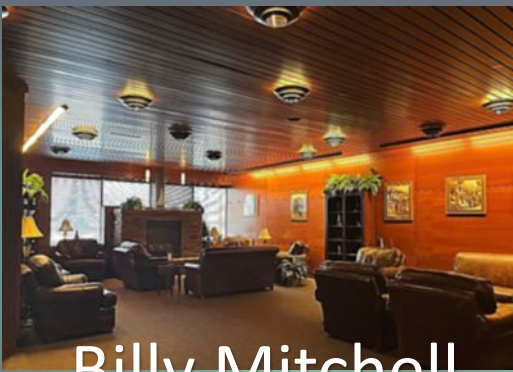

## Susitna

The largest room within the AWEC, ability to host conferences, banquets, and large gatherings. AV capabilities and catering/serving area located within room. Stage included in room set up. Tables and Chairs available in various arrangements.

## Olde Lounge

Second largest space within the AWEC, ability to host sit-down meetings and gatherings. Catering and bar service area available within the room. Existing tables and chairs in room (limited adaptability). No AV capabilities.

## PermaFrost Pub

Large lounge area with preset tables and chairs for your casual gathering. TV's and billiards available as well as bar area.