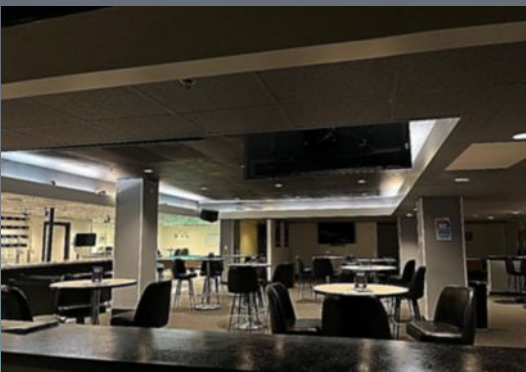

## Susitna

The largest room within the AWEC, ability to host conferences, banquets, and large gatherings. AV capabilities and catering/serving area located within room. Stage included in room set up. Tables and Chairs available in various arrangements.

## Olde Lounge

Second largest space within the AWEC, ability to host sit-down meetings and gatherings. Catering and bar service area available within the room. Existing tables and chairs in room (limited adaptability). No AV capabilities.

## Billy Mitchell

A small meeting space for smaller gatherings. Room includes tables and chairs already in configuration (limited adaptability). Room is not guaranteed if booked and can be prioritized for other functions at any time.

## PermaFrost Pub

Large lounge area with preset tables and chairs for your casual gathering. TV's and billiards available as well as bar area.