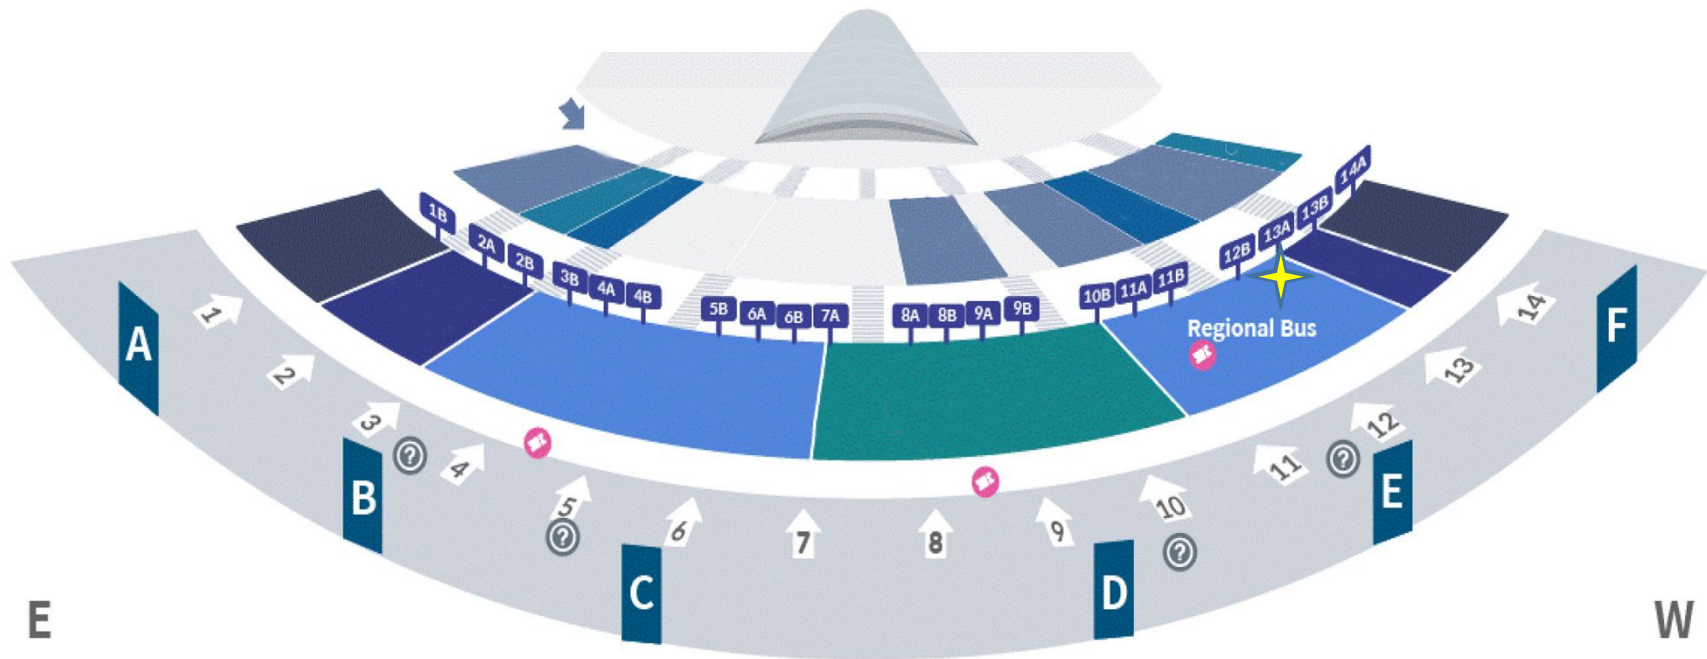

Incheon Bus Stop Information Terminal 1

A ~ F Arrival Hall 1 ~ 14 Exit/Entry ? Info Desk Ticket box

1F

Terminal 1 Gunsan (Kunsan) Bus Stop: Located at 12B- 4

Terminal 1 Bus Ticket Office : You can purchase bus tickets (₩26,000 – ₩32,300) and get information at ticketing offices outdoors next to Exit 11 and 13.

Terminal 1 Departure Times: [0705/0805/0845/0945/1025/1150/1335/1445/1635/1755/1845/1945/2105](#)

Notice: When reserving public transportation leaving from Incheon Airport, consider the arrival procedure time (1-2 hours on average) after the aircraft lands.

Incheon Bus Stop Information Terminal 2

Terminal 2 Gunsan (Kunsan) Bus Stop: Located at Gate 9.

Terminal 2 Bus Ticket Office: You can purchase bus tickets (₩26,900 – ₩32,300) and get information at ticketing offices indoors on the Transportation Center located in B1.

Terminal 2 Departure Times: [0640/0740/0820/0920/1000/1120/1310/1420/1610/1730/1815/1920/2040](#)

Notice: When reserving public transportation leaving from Incheon Airport, consider the arrival procedure time (1-2 hours on average) after the aircraft lands.