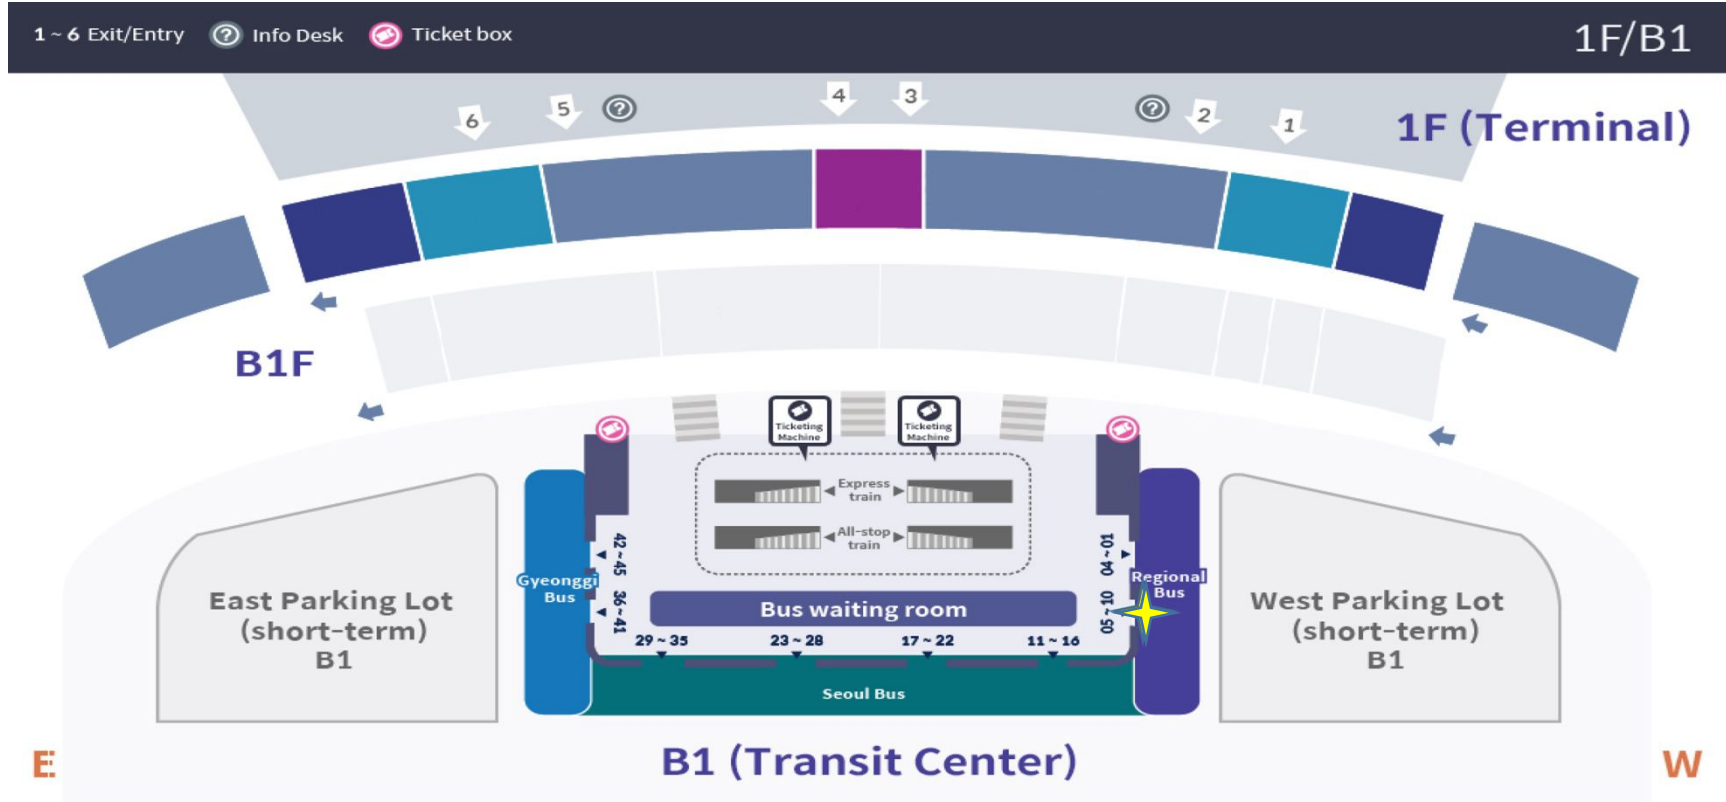

Incheon Bus Stop Information Terminal 1

A ~ F Arrival Hall 1 ~ 14 Exit/Entry ? Info Desk Ticket box

1F

Terminal 1 Gunsan (Kunsan) Bus Stop: Located at 12B- 4

Terminal 1 Bus Ticket Office : You can purchase bus tickets (₩26,000 – ₩32,300) and get information at ticketing offices outdoors next to Exit 11 and 13.

Terminal 1 Departure Times: [0705/0805/0845/0945/1025/1150/1335/1445/1635/1755/1845/1945/2105](#)

Notice: When reserving public transportation leaving from Incheon Airport, consider the arrival procedure time (1-2 hours on average) after the aircraft lands.

Incheon Bus Stop Information Terminal 2

Terminal 2 Gunsan (Kunsan) Bus Stop: Located at Gate 9.

Terminal 2 Bus Ticket Office: You can purchase bus tickets (₩26,900 – ₩32,300) and get information at ticketing offices indoors on the Transportation Center located in B1.

Terminal 2 Departure Times: [0640/0740/0820/0920/1000/1120/1310/1420/1610/1730/1815/1920/2040](#)

Notice: When reserving public transportation leaving from Incheon Airport, consider the arrival procedure time (1-2 hours on average) after the aircraft lands.