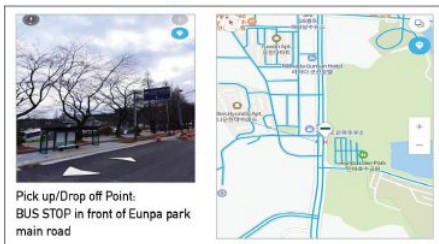

### FRIDAY

Falcon CAC	WP Lodge	Eunpa Park	Lotte Mart	Gunsan Bus Terminal	E-Mart	Lotte Mall	Modern History/Culture	Falcon CAC
17:00	17:05	17:20	17:30	17:40	17:45	17:50	18:00	18:30
19:00	19:05	19:20	19:30	19:40	19:45	19:50	20:00	20:30
21:00	21:05	21:20	21:30	21:40	21:45	21:50	22:00	22:30
23:00	23:05	23:20	23:30	23:40	23:45	23:50	24:00	00:30

### SATURDAY

Falcon CAC	WP Lodge	Eunpa Park	Lotte Mart	Gunsan Bus Terminal	E-Mart	Lotte Mall	Modern History/Culture	Falcon CAC
11:00	11:05	11:20	11:30	11:40	11:45	11:50	12:00	12:30
13:00	13:05	13:20	13:30	13:40	13:45	13:50	14:00	14:30
15:00	15:05	15:20	15:30	15:40	15:45	15:50	16:00	16:30
17:00	17:05	17:20	17:30	17:40	17:45	17:50	18:00	18:30
19:00	19:05	19:20	19:30	19:40	19:45	19:50	20:00	20:30
21:00	21:05	21:20	21:30	21:40	21:45	21:50	22:00	22:30
23:00	23:05	23:20	23:30	23:40	23:45	23:50	24:00	00:30

### SUNDAY

Falcon CAC	WP Lodge	Eunpa Park	Lotte Mart	Gunsan Bus Terminal	E-Mart	Lotte Mall	Modern History/Culture	Falcon CAC
11:00	11:05	11:20	11:30	11:40	11:45	11:50	12:00	12:30
13:00	13:05	13:20	13:30	13:40	13:45	13:50	14:00	14:30
15:00	15:05	15:20	15:30	15:40	15:45	15:50	16:00	16:30
17:00	17:05	17:20	17:30	17:40	17:45	17:50	18:00	18:30

Pick Up/Drop Off #1  
Eunpa Lake Park

Pick Up/Drop Off #2  
Lotte Mart

Pick Up/Drop Off #3  
Gunsan Intercity Bus Terminal

Pick Up/Drop Off #4  
E-Mart

Pick Up/Drop Off #5  
Lotte Mall

Pick Up/Drop Off #6  
Modern History & Culture Street