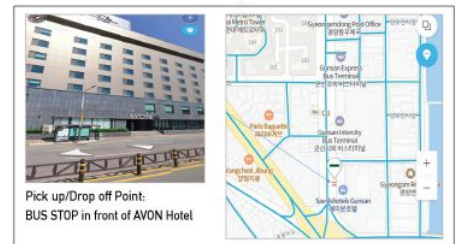

### FRIDAY

Falcon CAC	WP Lodge	Eunpa Park	Lotte Mart	Gunsan Bus Terminal	E-Mart	Lotte Mall	Modern History/Culture	Falcon CAC
17:00	17:05	17:20	17:30	17:40	17:45	17:50	18:00	18:30
19:00	19:05	19:20	19:30	19:40	19:45	19:50	20:00	20:30
21:00	21:05	21:20	21:30	21:40	21:45	21:50	22:00	22:30
23:00	23:05	23:20	23:30	23:40	23:45	23:50	24:00	00:30

### SATURDAY

Falcon CAC	WP Lodge	Eunpa Park	Lotte Mart	Gunsan Bus Terminal	E-Mart	Lotte Mall	Modern History/Culture	Falcon CAC
11:00	11:05	11:20	11:30	11:40	11:45	11:50	12:00	12:30
13:00	13:05	13:20	13:30	13:40	13:45	13:50	14:00	14:30
15:00	15:05	15:20	15:30	15:40	15:45	15:50	16:00	16:30
17:00	17:05	17:20	17:30	17:40	17:45	17:50	18:00	18:30
19:00	19:05	19:20	19:30	19:40	19:45	19:50	20:00	20:30
21:00	21:05	21:20	21:30	21:40	21:45	21:50	22:00	22:30
23:00	23:05	23:20	23:30	23:40	23:45	23:50	24:00	00:30

### SUNDAY

Falcon CAC	WP Lodge	Eunpa Park	Lotte Mart	Gunsan Bus Terminal	E-Mart	Lotte Mall	Modern History/Culture	Falcon CAC
11:00	11:05	11:20	11:30	11:40	11:45	11:50	12:00	12:30
13:00	13:05	13:20	13:30	13:40	13:45	13:50	14:00	14:30
15:00	15:05	15:20	15:30	15:40	15:45	15:50	16:00	16:30
17:00	17:05	17:20	17:30	17:40	17:45	17:50	18:00	18:30

Pick Up/Drop Off #1  
Eunpa Lake Park

Pick Up/Drop Off #2  
Lotte Mart

Pick Up/Drop Off #3  
Gunsan Intercity Bus Terminal

Pick Up/Drop Off #4  
E-Mart

Pick Up/Drop Off #5  
Lotte Mall

Pick Up/Drop Off #6  
Modern History & Culture Street