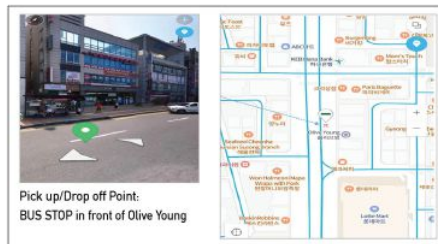

### FRIDAY

Falcon CAC	WP Lodge	Eunpa Park	Lotte Mart	Gunsan Bus Terminal	E-Mart	Lotte Mall	Modern History/Culture	Falcon CAC
17:00	17:05	17:20	17:30	17:40	17:45	17:50	18:00	18:30
19:00	19:05	19:20	19:30	19:40	19:45	19:50	20:00	20:30
21:00	21:05	21:20	21:30	21:40	21:45	21:50	22:00	22:30
23:00	23:05	23:20	23:30	23:40	23:45	23:50	24:00	00:30

### SATURDAY

Falcon CAC	WP Lodge	Eunpa Park	Lotte Mart	Gunsan Bus Terminal	E-Mart	Lotte Mall	Modern History/Culture	Falcon CAC
11:00	11:05	11:20	11:30	11:40	11:45	11:50	12:00	12:30
13:00	13:05	13:20	13:30	13:40	13:45	13:50	14:00	14:30
15:00	15:05	15:20	15:30	15:40	15:45	15:50	16:00	16:30
17:00	17:05	17:20	17:30	17:40	17:45	17:50	18:00	18:30
19:00	19:05	19:20	19:30	19:40	19:45	19:50	20:00	20:30
21:00	21:05	21:20	21:30	21:40	21:45	21:50	22:00	22:30
23:00	23:05	23:20	23:30	23:40	23:45	23:50	24:00	00:30

### SUNDAY

Falcon CAC	WP Lodge	Eunpa Park	Lotte Mart	Gunsan Bus Terminal	E-Mart	Lotte Mall	Modern History/Culture	Falcon CAC
11:00	11:05	11:20	11:30	11:40	11:45	11:50	12:00	12:30
13:00	13:05	13:20	13:30	13:40	13:45	13:50	14:00	14:30
15:00	15:05	15:20	15:30	15:40	15:45	15:50	16:00	16:30
17:00	17:05	17:20	17:30	17:40	17:45	17:50	18:00	18:30

Pick Up/Drop Off #1  
Eunpa Lake Park

Pick Up/Drop Off #2  
Lotte Mart

Pick Up/Drop Off #3  
Gunsan Intercity Bus Terminal

Pick Up/Drop Off #4  
E-Mart

Pick Up/Drop Off #5  
Lotte Mall

Pick Up/Drop Off #6  
Modern History & Culture Street