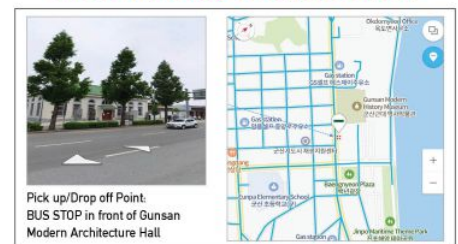

### SUNDAY

Falcon CAC	WP Lodge	Eunpa Park	Lotte Mart	Gunsan Bus Terminal	E-Mart	Lotte Mall	Modern History/Culture	Falcon CAC
11:00	11:05	11:20	11:30	11:40	11:45	11:50	12:00	12:30
13:00	13:05	13:20	13:30	13:40	13:45	13:50	14:00	14:30
15:00	15:05	15:20	15:30	15:40	15:45	15:50	16:00	16:30
17:00	17:05	17:20	17:30	17:40	17:45	17:50	18:00	18:30

Pick Up/Drop Off #1  
Eunpa Lake Park

Pick Up/Drop Off #2  
Lotte Mart

Pick Up/Drop Off #3  
Gunsan Intercity Bus Terminal

Pick Up/Drop Off #4  
E-Mart

Pick Up/Drop Off #5  
Lotte Mall

Pick Up/Drop Off #6  
Modern History & Culture Street