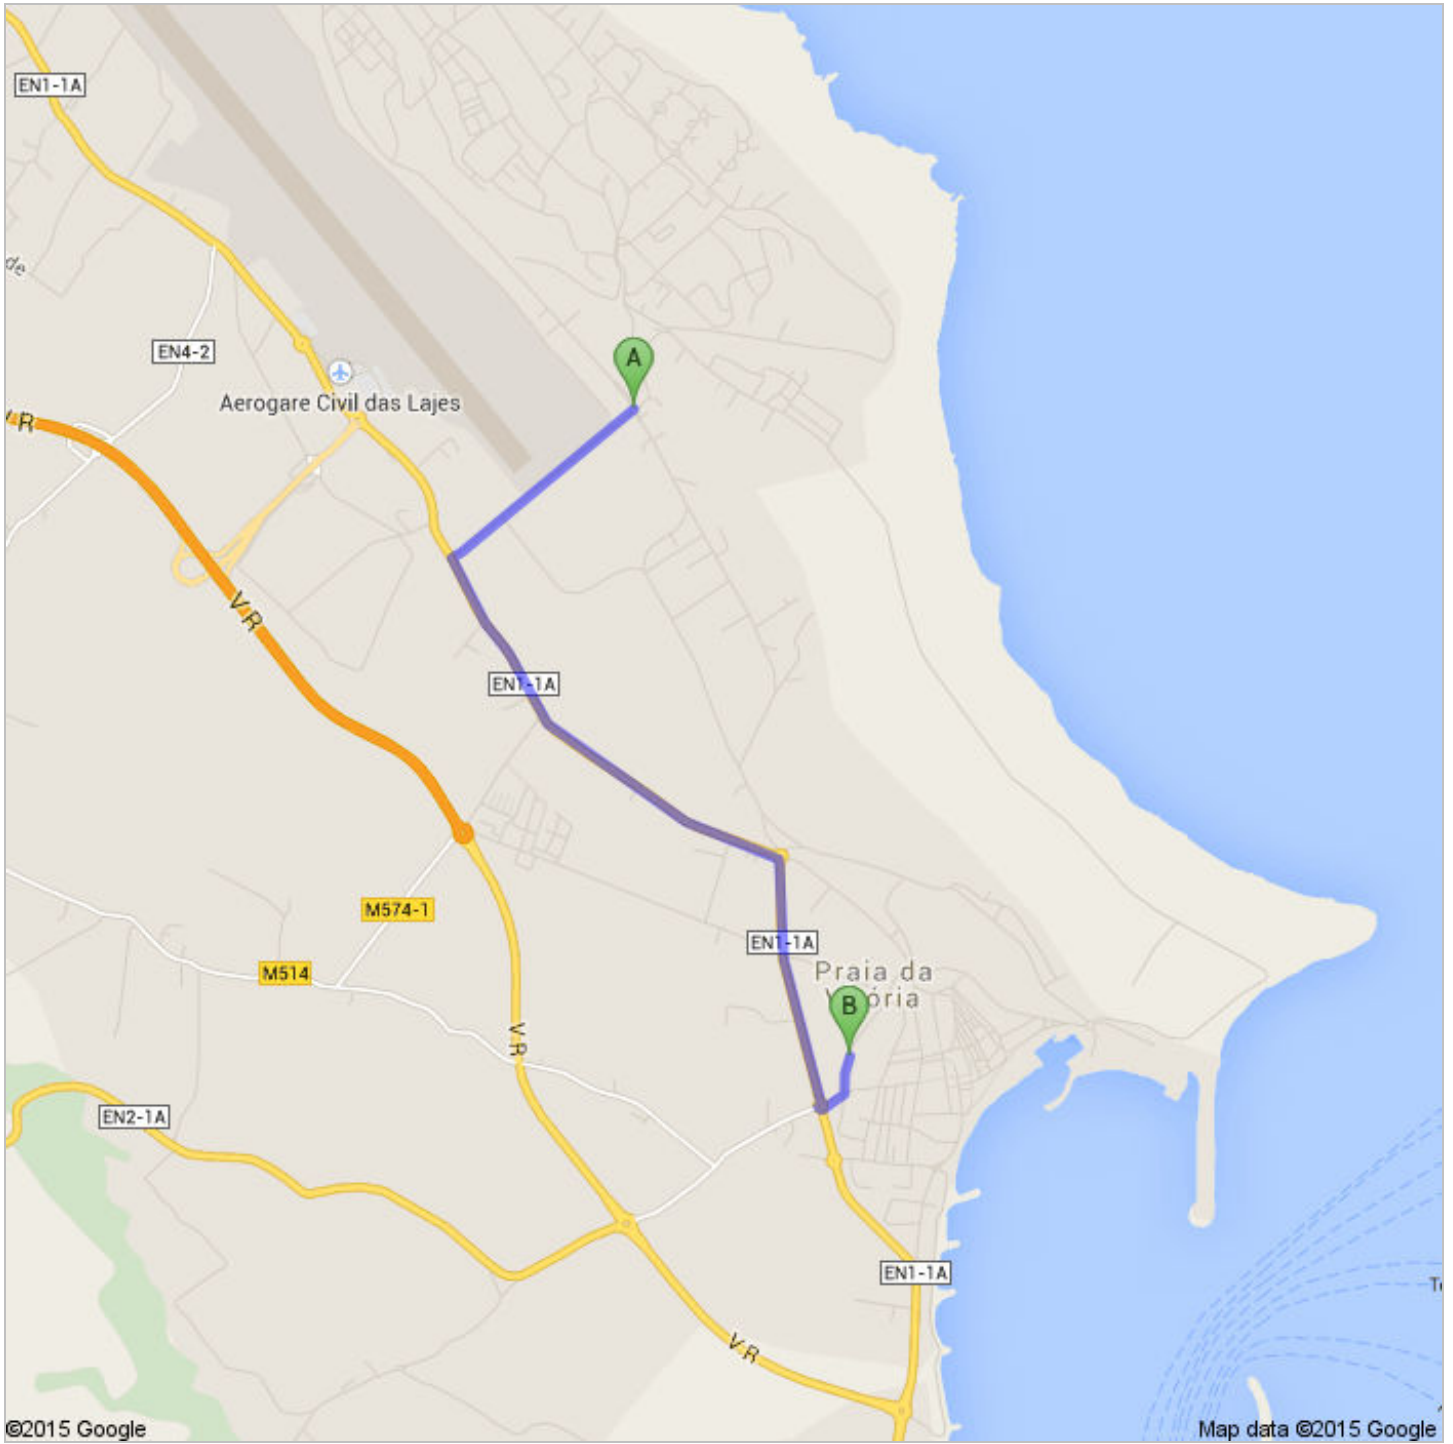

**Directions to R. Comendador Francisco José B. Barcelos**  
3.7 km – about 6 mins

**A** Unknown road

1. Head **southwest**

go 13 m  
total 13 m

**↗** 2. Exit the roundabout  
About 1 min

go 800 m  
total 850 m

**↖** 3. Slight left toward **EN1-1A**

go 22 m  
total 850 m

**↙** 4. Turn left onto **EN1-1A**  
About 2 mins

go 1.7 km  
total 2.5 km

➔ 5. At the roundabout, take the **1st** exit and stay on **EN1-1A**  
About 1 min

go 900 m  
total 3.4 km

➔ 6. At the roundabout, take the **3rd** exit  
About 1 min

go 150 m  
total 3.6 km

⤵ 7. Turn left onto **R. Comendador Francisco José B. Barcelos**

go 140 m  
total 3.7 km

**B** R. Comendador Francisco José B. Barcelos

These directions are for planning purposes only. You may find that construction projects, traffic, weather, or other events may cause conditions to differ from the map results, and you should plan your route accordingly. You must obey all signs or notices regarding your route.