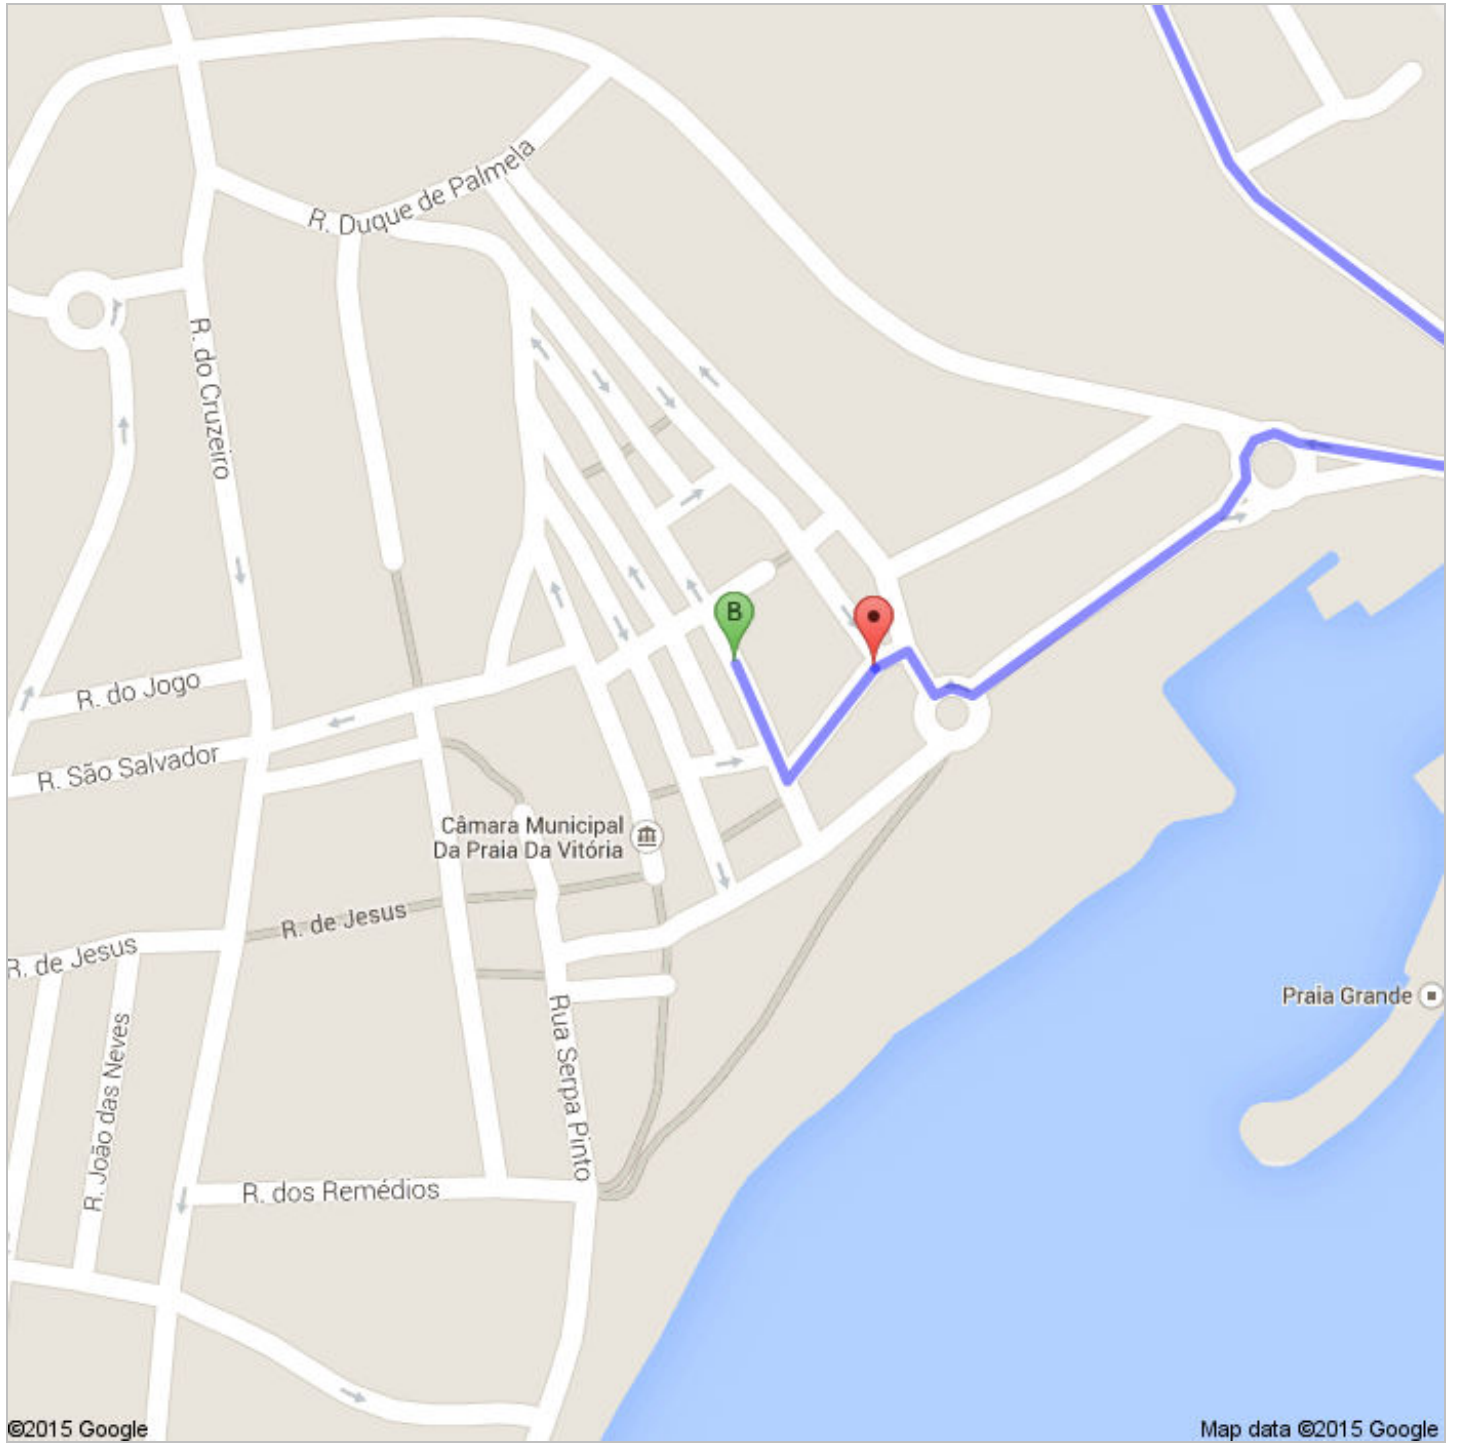

Directions to Unknown road
3.7 km – about 8 mins

A Unknown road

1. Head **southwest**

go 30 m
total 30 m

↗ 2. Exit the roundabout

go 400 m
total 400 m

↘ 3. Slight right
About 2 mins

go 1.3 km
total 1.7 km

↙ 4. Slight left
About 3 mins

go 1.5 km
total 3.2 km

➔ 5. At the roundabout, take the **1st** exit

go 150 m
total 3.3 km

➔ 6. At the roundabout, take the **2nd** exit

go 200 m
total 3.5 km

➔ 7. At the roundabout, take the **1st** exit

go 43 m
total 3.6 km

↶ 8. Turn left

go 82 m
total 3.6 km

9. Turn right

go 58 m
total 3.7 km

B Unknown road

These directions are for planning purposes only. You may find that construction projects, traffic, weather, or other events may cause conditions to differ from the map results, and you should plan your route accordingly. You must obey all signs or notices regarding your route.