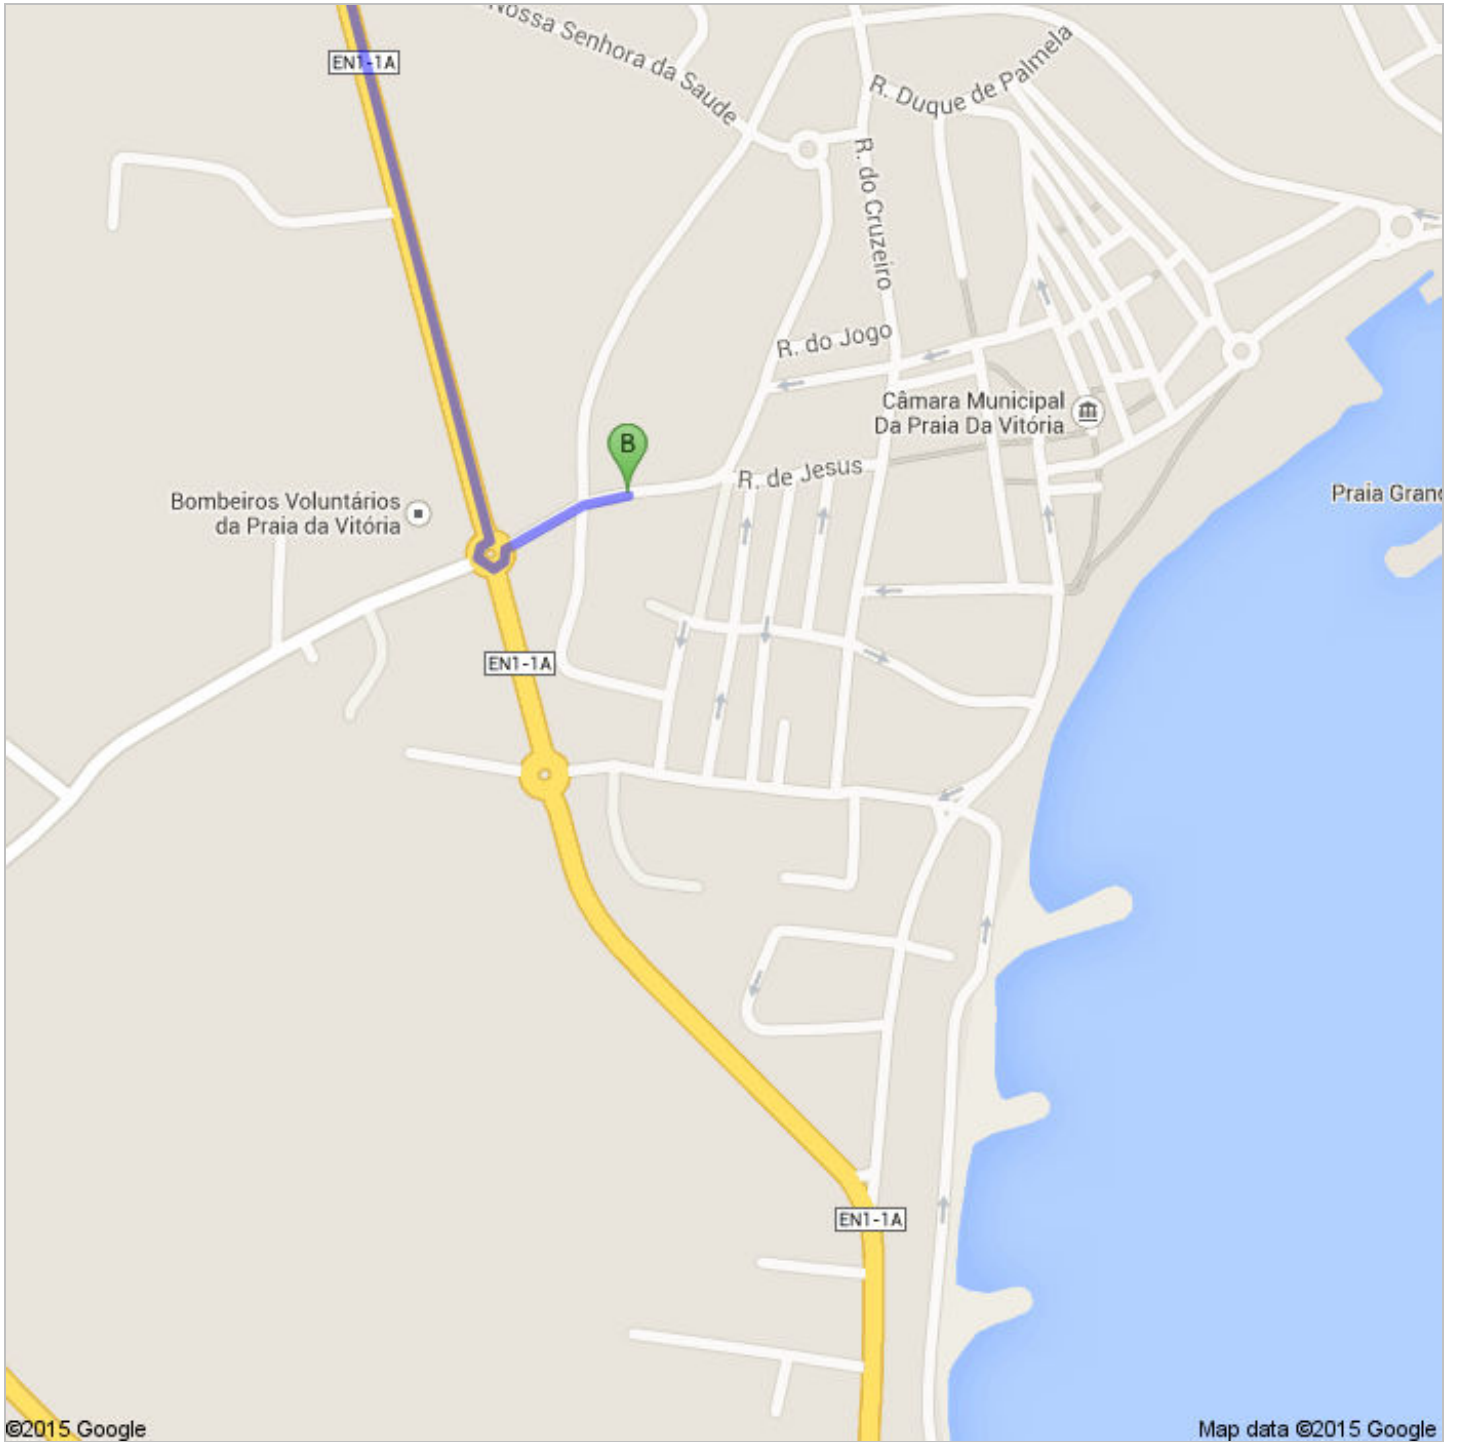

Directions to Unknown road
3.0 km – about 6 mins

A Unknown road

1. Head **southwest**

go 30 m
total 30 m

↗ 2. Exit the roundabout

go 400 m
total 400 m

↘ 3. Slight right
About 2 mins

go 1.3 km
total 1.7 km

↘ 4. Slight right toward **EN1-1A**

go 160 m
total 1.9 km

5. At the roundabout, take the **2nd** exit onto **EN1-1A**
About 1 min

go 950 m
total 2.8 km

6. At the roundabout, take the **3rd** exit
About 1 min

go 190 m
total 3.0 km

B Unknown road

These directions are for planning purposes only. You may find that construction projects, traffic, weather, or other events may cause conditions to differ from the map results, and you should plan your route accordingly. You must obey all signs or notices regarding your route. Map data ©2015 Google

Directions weren't right? Please find your route on maps.google.com and click "Report a problem" at the bottom left.