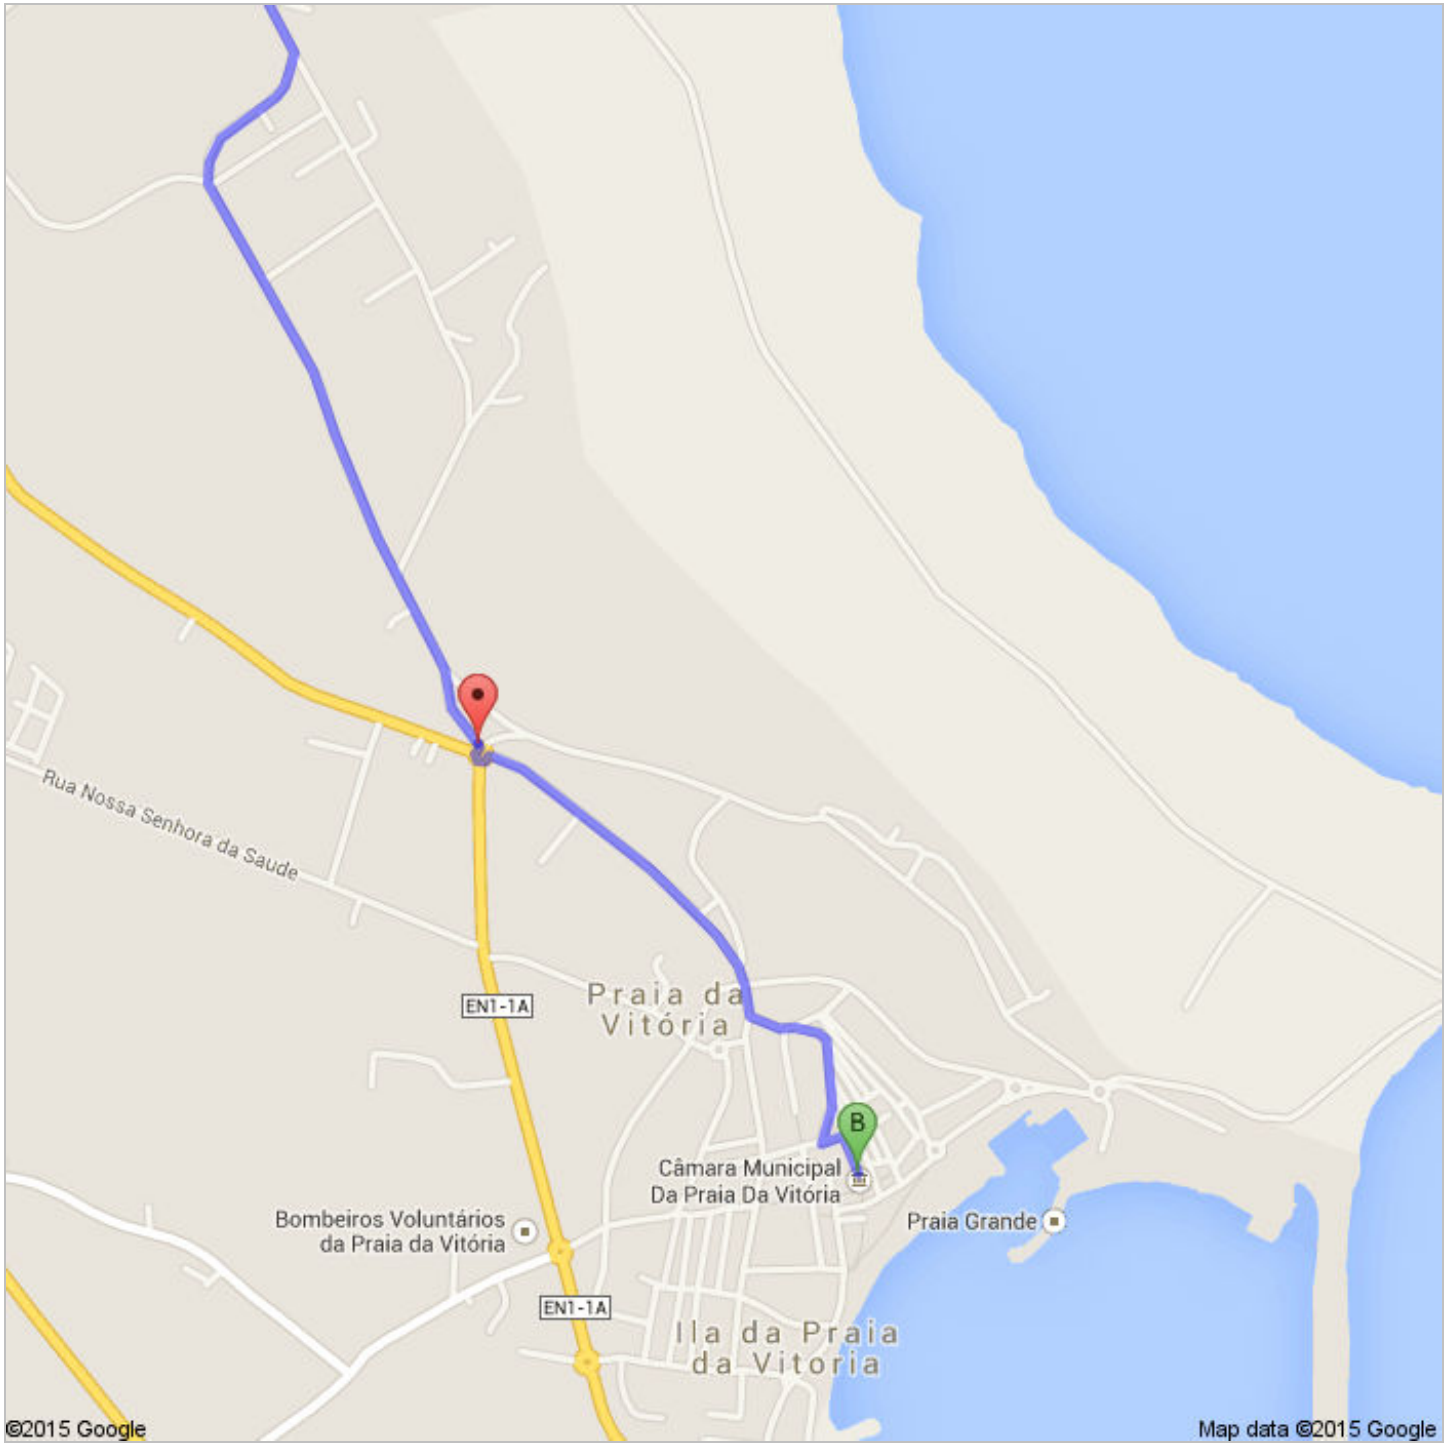

Directions to Praça Francisco Ornelas da Câmara
3.1 km – about 7 mins

A Unknown road

1. Head **southwest**

go 30 m
total 30 m

↗ 2. Exit the roundabout

go 400 m
total 400 m

↗ 3. Slight right
About 2 mins

go 1.3 km
total 1.7 km

↗ 4. Slight right

go 160 m
total 1.9 km

5. At the roundabout, take the **3rd** exit
About 2 mins

go 700 m
total 2.6 km

6. Continue onto **R. do Cruzeiro**

go 55 m
total 2.6 km

7. Turn left onto **R. Duque de Palmela**

go 87 m
total 2.7 km

8. Slight right toward **Praça Francisco Ornelas da Câmara**

go 64 m
total 2.8 km

9. Keep right to continue toward **Praça Francisco Ornelas da Câmara**

go 99 m
total 2.9 km

10. Slight right toward **Praça Francisco Ornelas da Câmara**

go 94 m
total 3.0 km

11. Turn left toward **Praça Francisco Ornelas da Câmara**

go 42 m
total 3.0 km

12. Turn right onto **Praça Francisco Ornelas da Câmara**

go 72 m
total 3.1 km

B Praça Francisco Ornelas da Câmara