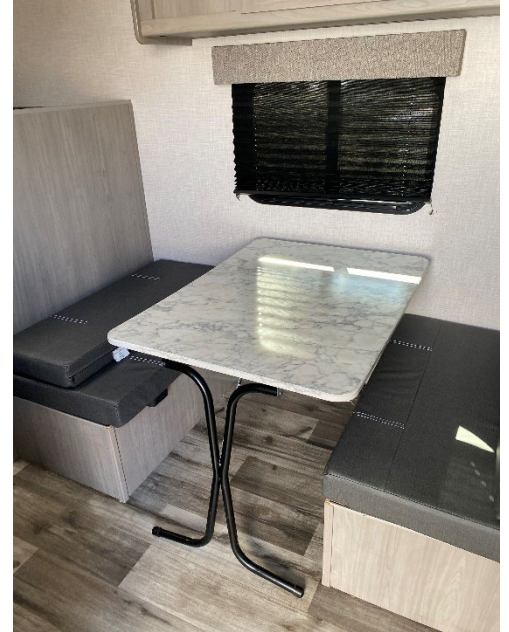

Coleman Camper

- 22ft. 3090lbs (Dry)
- **Requires vehicle to tow 5000lbs**
- Sleeps roughly 5 people (Full size, 2 Bunks, Twin)
- Must clean black water tank before return
- Requires 6000w Generator
- Comes with Toilet, Shower & Microwave
- **Towing vehicle needs a 2 5/16" hitch ball**
- Height of ball must be between 18"-22" from the ground.
- 7 round pin wiring for lights/break