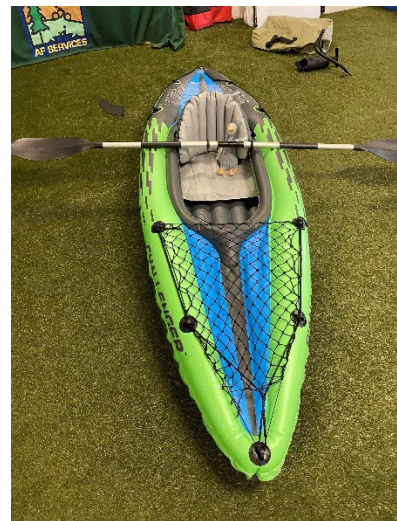

**Boat #16- 16' Tracker Pro Guide, 6 Person/1000lbs (3 seats), 115HP, Trolling Motor, Wheel Steering, Walk Thru, Ladder**

**Boat #18- 16' Tracker Bass Boat, 4 Person (4 seats, 2 seats while moving), 25HP, Wheel Steering, Trolling Motor, Live Well**

# Kayaks

Comes w/ Life Jackets, Paddles, Trailer is free if getting 2 or more (If available)

Tandem – 13ft

Peddle/Single – 13ft

## Inflatable Tandems and Singles

Single – 10ft

Kid Kayak