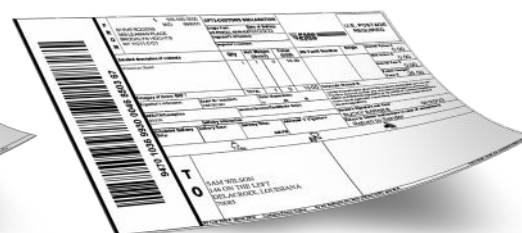

**PS Form 2976-B
electronic form**