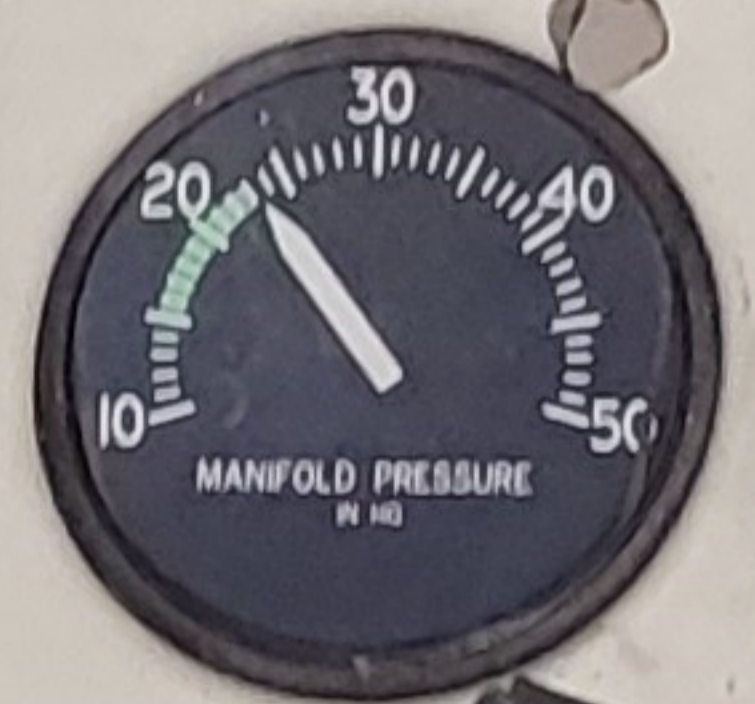

N66MJ

Garmin GMA 2700A-8

Garmin GMA 2700A-8

USE LIST USE STOP

NAV 180 180 COMM NAV

0274

Garmin GMA 2700A-8

Avoid continuous operation between 1050 and 2150 RPM, 20 MP and above