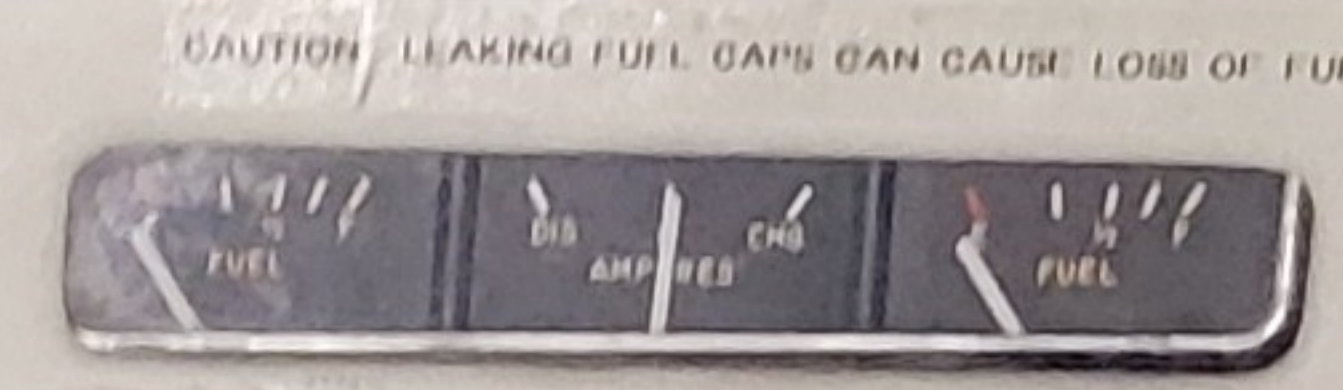

N66MJ

Garmin GMA 2700A-8

Garmin GMA 2700A-8

USE LIST USE STOP

NAV 180 180 COMM NAV

0274

Garmin GMA 2700A-8

Avoid continuous operation between 1050 and 2150 RPM, 20 MP and above

CO-DETECTOR

Portable Peace of Mind

REMOVE BEFORE FLIGHT

PRIMER STROBE LIGHT STALL WARN ALT AUTO RADIO RADIO RADIO RADIO BCN FLAP CABIN INST PITOT NAV LGD ALT

STROBE LIGHT STALL WARN ALT AUTO RADIO RADIO RADIO RADIO BCN FLAP CABIN INST PITOT NAV LGD ALT