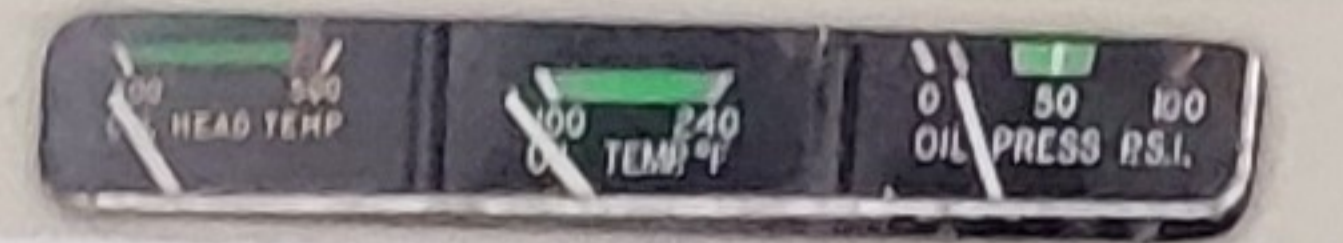

N66MJ

Garmin GMA 2700A-8

Garmin GMA 2700A-8

USE LIST USE STOP

NAV 180 180 COMM NAV

0274

Garmin GMA 2700A-8

Avoid continuous operation between 1050 and 2150 RPM, 20 MP and above