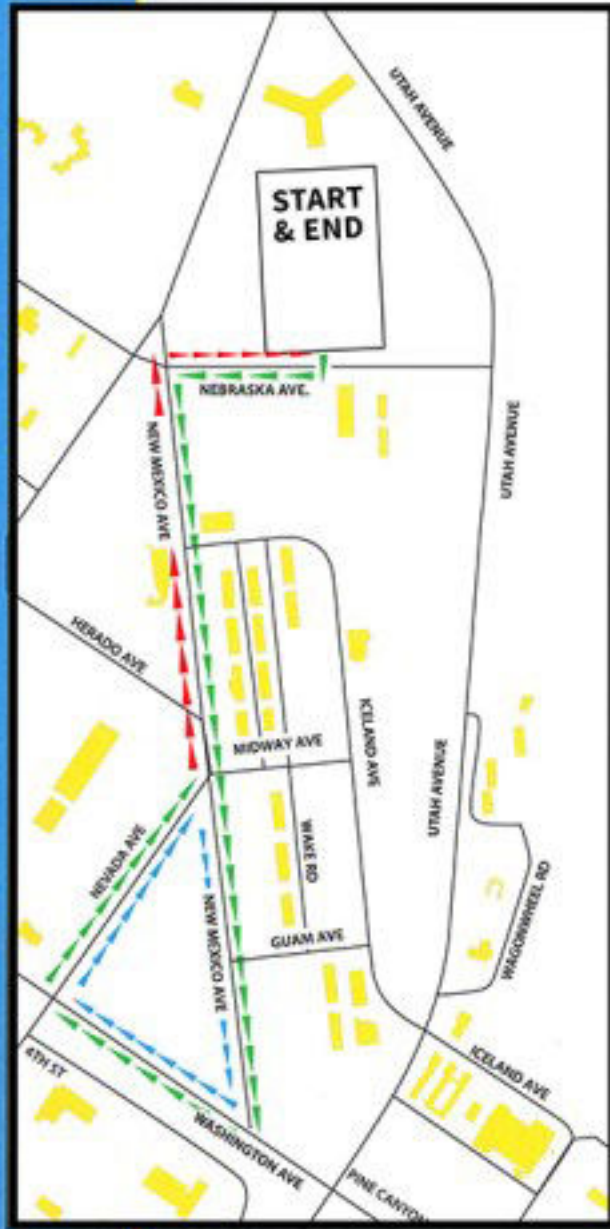

VANDENBERG SFB

SLD 30 FIT-TO-FIGHT RUN ROUTE

GREEN: START PATH | BLUE: 2nd LAP | RED: END PATH

- Start at Parade Grounds
- Right on Nebraska Ave
- Left on New Mexico Ave
- Right on Washington Ave
- Right on Nevada Ave
- Right on New Mexico Ave
- Right on Washington Ave
- Right on Nevada Ave
- Left on New Mexico Ave
- Right on Nebraska Ave
- Finish at Parade Grounds

*Cars leaving the parade grounds exit to the left only on Nebraska Ave

Distance: 2.3 Miles

WALKERS:

- Start at Parade Grounds
- Right on Nebraska
- Left on New Mexico
- Turn around at Guam Ave
- Finish at Parade Grounds