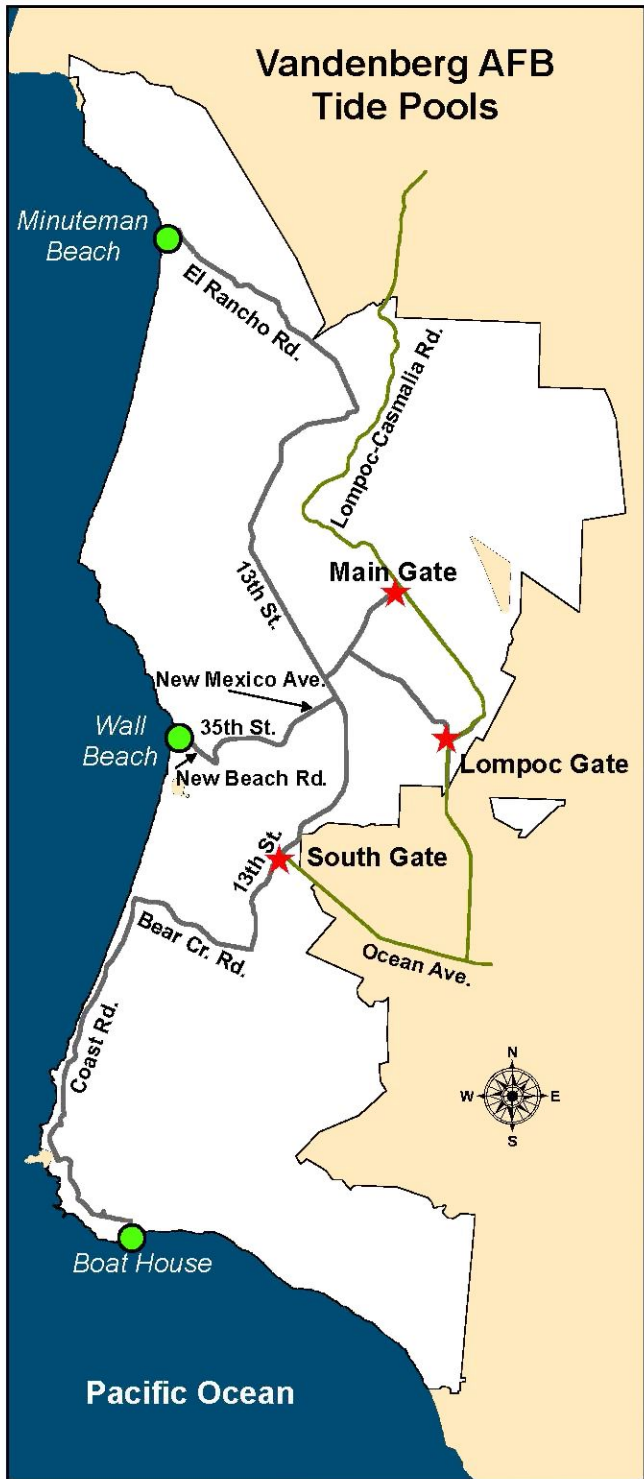

Vandenberg AFB Tide Pools

Minuteman
Beach

El Rancho Rd.

Lompoc-Casmalia Rd.

Main Gate

13th St.

New Mexico Ave.

Wall
Beach

35th St.

New Beach Rd.

Lompoc Gate

13th St.

South Gate

Bear Cr. Rd.

Ocean Ave.

Coast Rd.

Boat House

Pacific Ocean