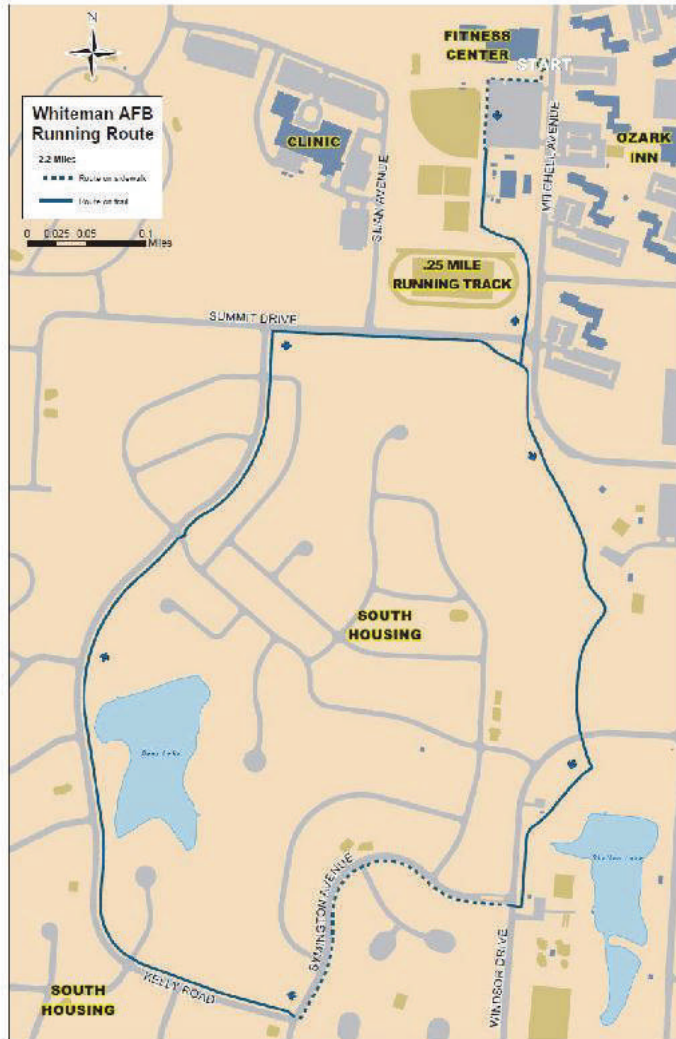

BASE RUNNING ROUTES

WHITEMAN AFB FITNESS CENTER

Running Routes Provided For Different Levels Of Runners At Whiteman.
Enjoy These Popularly Selected Routes!

2.2 Miles

3 Miles

6.1 Miles